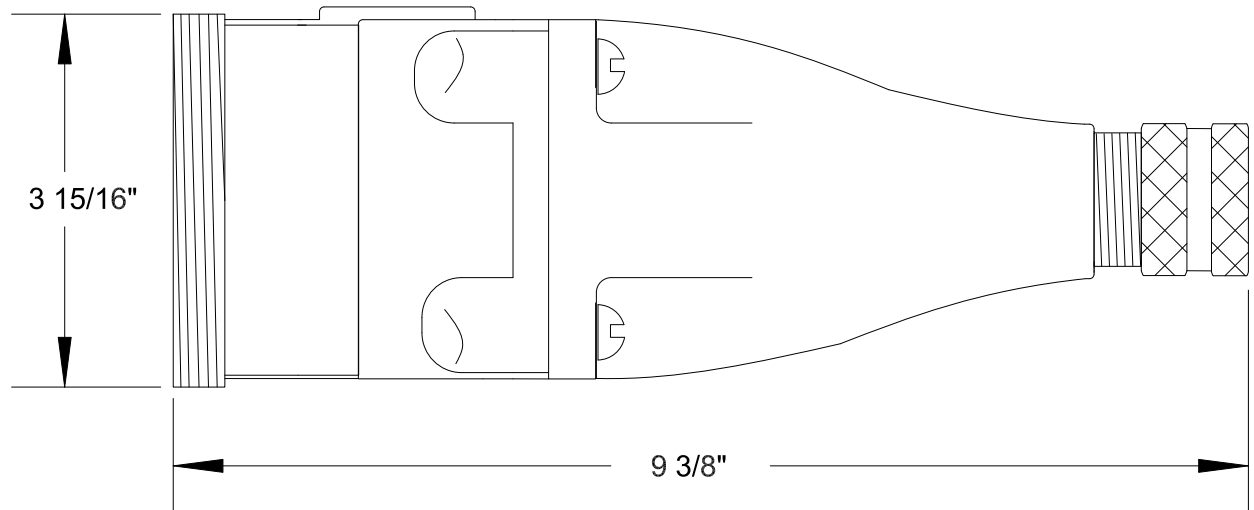

QUELARC[®] 60 AMP 600 VAC

3 POLE 3 WIRE
PRESSURE CONTACTS
.625" TO 1.000" CABLE RANGE

To order contact:
HILLCREST ENTERPRISES, INC.
 11092 AIR PARK ROAD
 ASHLAND, VA 23005 USA

Phone: 804-798-8390
 Fax: 804-752-7830