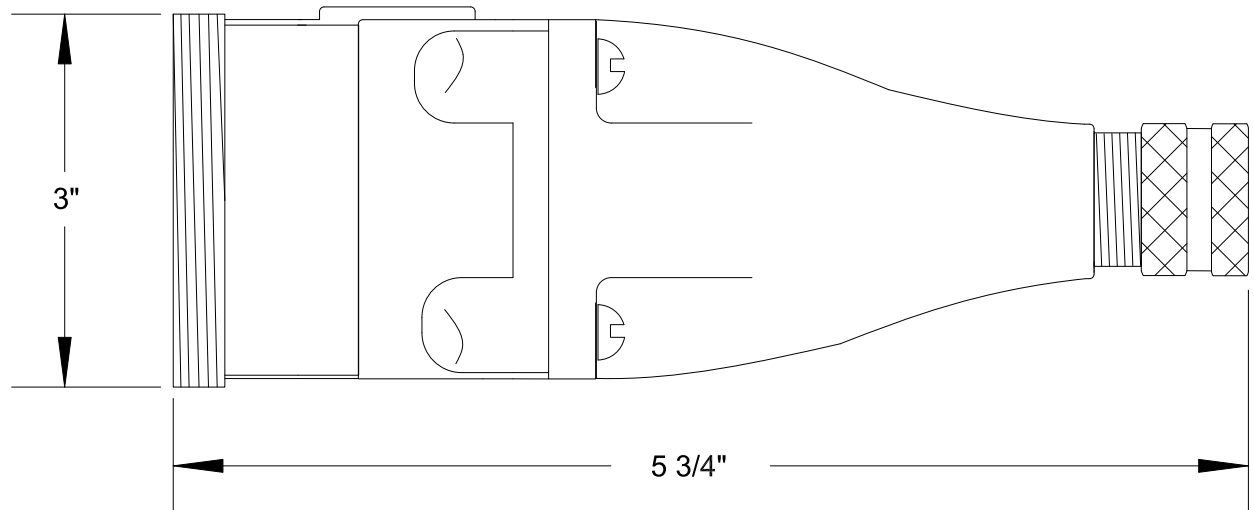

QUELARC[®] 30 AMP 600 VAC

3 POLE 3 WIRE
SOLDER CONTACTS
.625" TO 1.000" CABLE RANGE

To order contact:
HILLCREST ENTERPRISES, INC.
 11092 AIR PARK ROAD
 ASHLAND, VA 23005 USA

Phone: 804-798-8390
 Fax: 804-752-7830