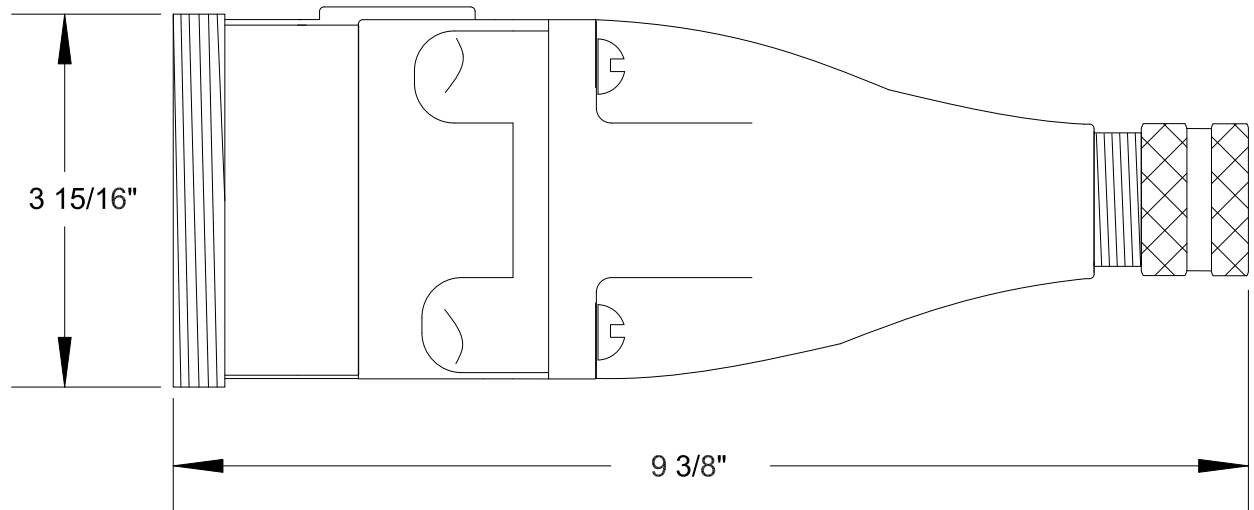

# QUELARC<sup>®</sup> 60 AMP 600 VAC

4 POLE 4 WIRE
PRESSURE CONTACTS
1.000" TO 1.375" CABLE RANGE

To order contact:  
**HILLCREST ENTERPRISES, INC.**  
 11092 AIR PARK ROAD  
 ASHLAND, VA 23005 USA

Phone: 804-798-8390  
 Fax: 804-752-7830