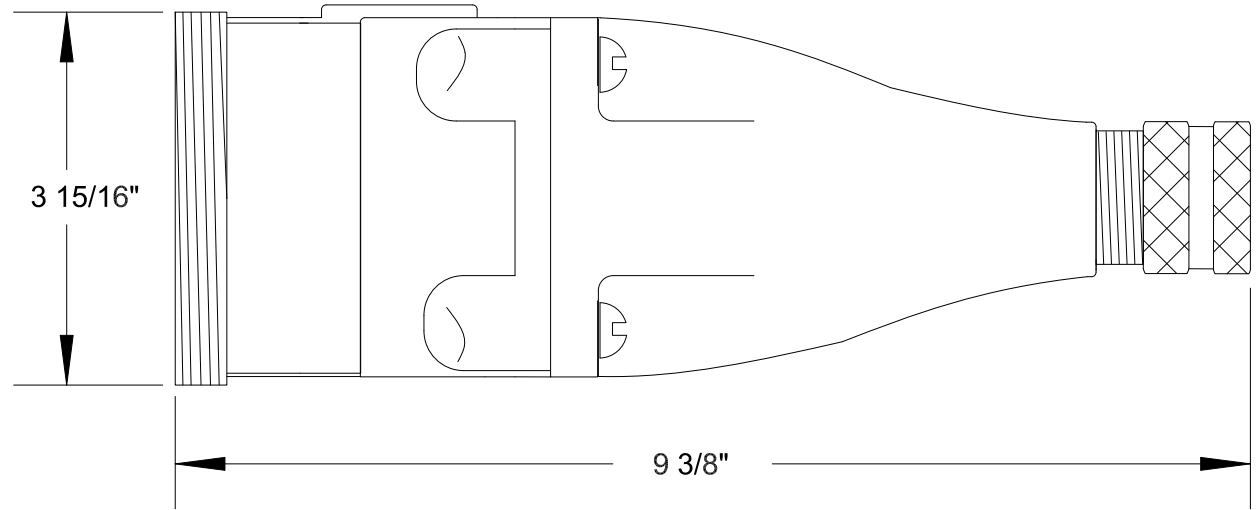

QUELARC[®] 60 AMP 600 VAC

3 POLE 3 WIRE
SOLDER CONTACTS
1.000" TO 1.375" CABLE RANGE

To order contact:
HILLCREST ENTERPRISES, INC.
 11092 AIR PARK ROAD
 ASHLAND, VA 23005 USA

Phone: 804-798-8390
 Fax: 804-752-7830