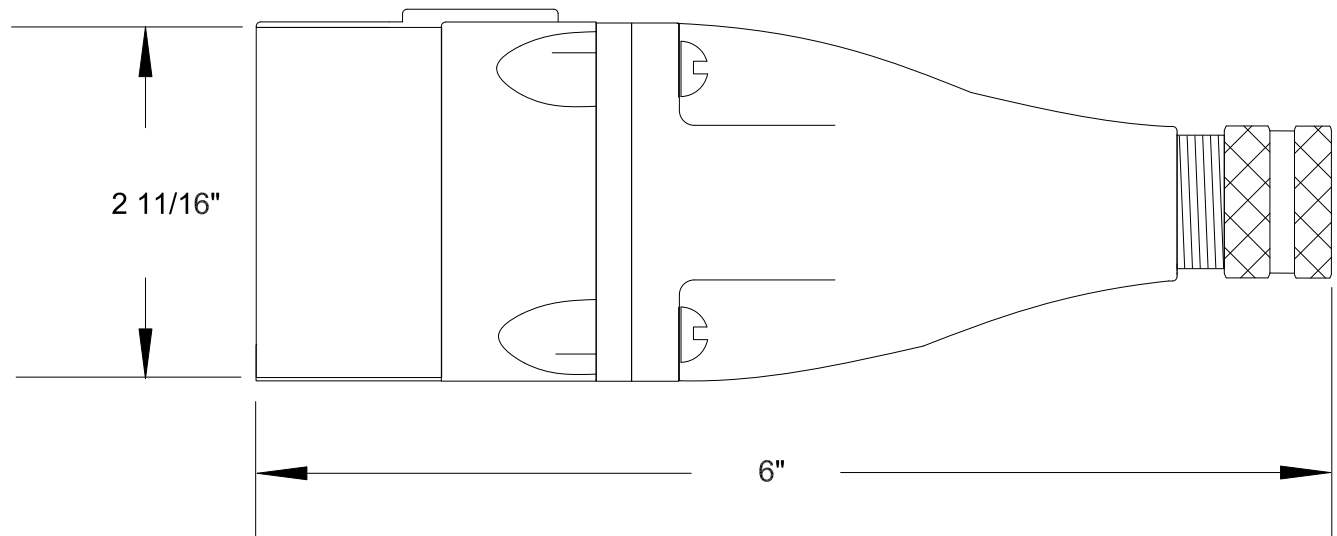

QUELARC[®] 30 AMP 600 VAC

4 POLE 4 WIRE
SOLDER CONTACTS
.625" TO 1.000" CABLE RANGE

To order contact:
 HILLCREST ENTERPRISES, INC.
 11092 AIR PARK ROAD
 ASHLAND, VA 23005 USA

Phone: 804-798-8390
 Fax: 804-752-7830