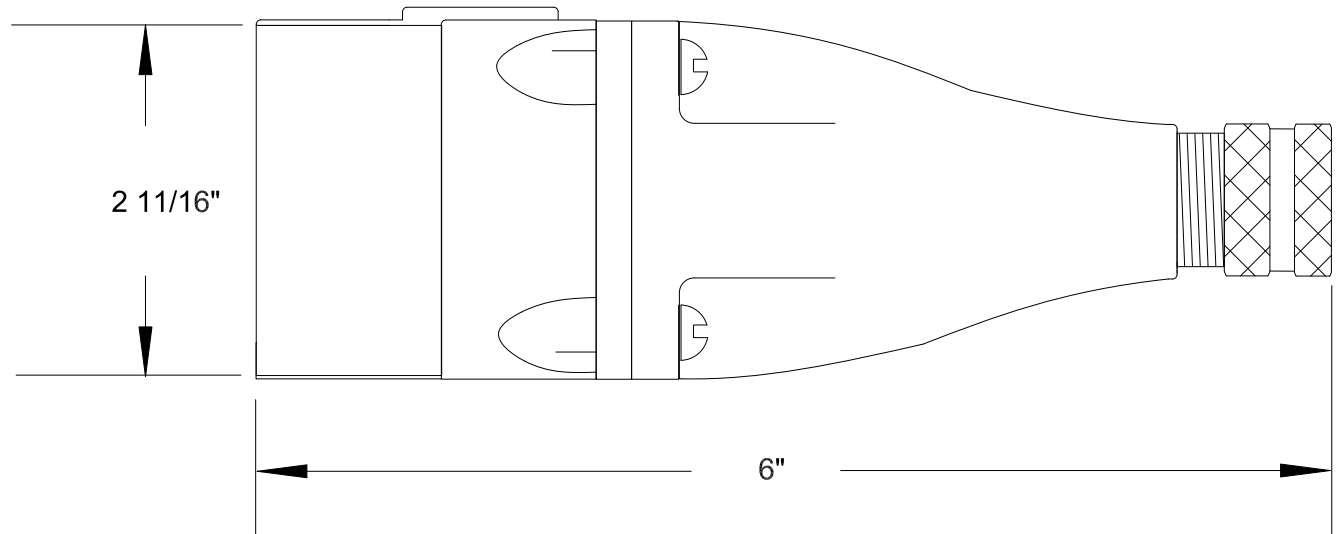

QUELARC[®] 30 AMP 600 VAC

4 POLE 4 WIRE
SOLDER CONTACTS
.375" TO .625" CABLE RANGE

To order contact:
HILLCREST ENTERPRISES, INC.
 11092 AIR PARK ROAD
 ASHLAND, VA 23005 USA

Phone: 804-798-8390
 Fax: 804-752-7830