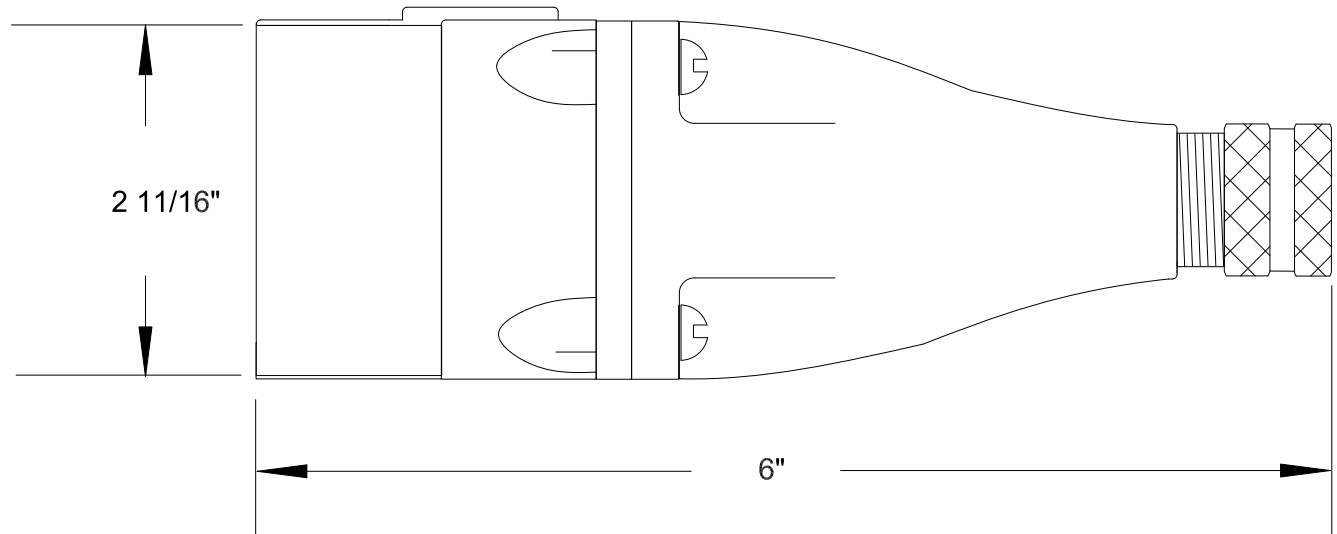

QUELARC[®] 30 AMP 600 VAC

3 POLE 3 WIRE
SOLDER CONTACTS
.375" TO .625" CABLE RANGE

To order contact:
HILLCREST ENTERPRISES, INC.
 11092 AIR PARK ROAD
 ASHLAND, VA 23005 USA

Phone: 804-798-8390
 Fax: 804-752-7830