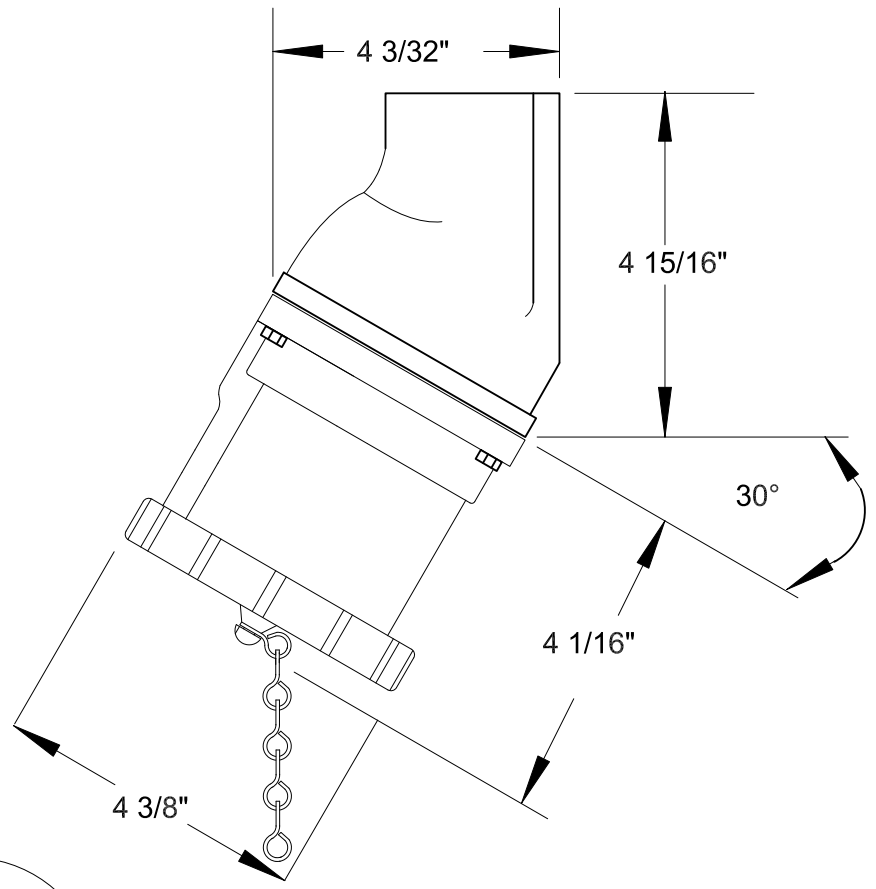

QUELARC[®] 60 AMP 600 VAC

4 POLE 4 WIRE
PRESSURE CONTACTS
1 1/2" NPT

RECEPTACLE FACE
DRAWING NOT TO SCALE

To order contact:
HILLCREST ENTERPRISES, INC.
11092 AIR PARK ROAD
ASHLAND, VA 23005 USA

Phone: 804-798-8390
Fax: 804-752-7830