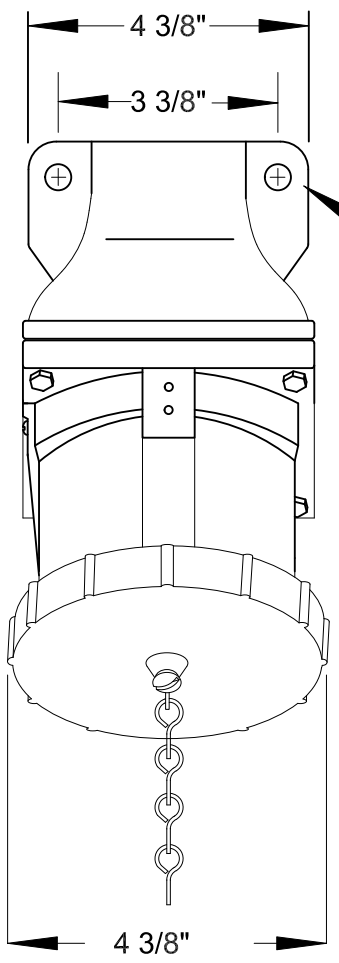

QUELARC[®] 60 AMP 600 VAC

4 POLE 4 WIRE
PRESSURE CONTACTS
1 1/2" NPT

RECEPTACLE FACE
DRAWING NOT TO SCALE

To order contact:
HILLCREST ENTERPRISES, INC.
11092 AIR PARK ROAD
ASHLAND, VA 23005 USA

Phone: 804-798-8390
Fax: 804-752-7830