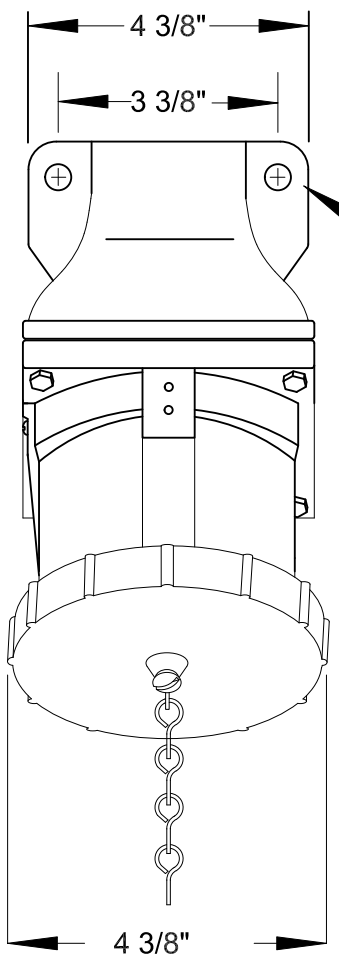

QUELARC[®] 60 AMP 600 VAC

4 POLE 4 WIRE
PRESSURE CONTACTS
1 1/4" NPT

RECEPTACLE FACE

DRAWING NOT TO SCALE

To order contact:
HILLCREST ENTERPRISES, INC.
 11092 AIR PARK ROAD
 ASHLAND, VA 23005 USA

Phone: 804-798-8390
 Fax: 804-752-7830