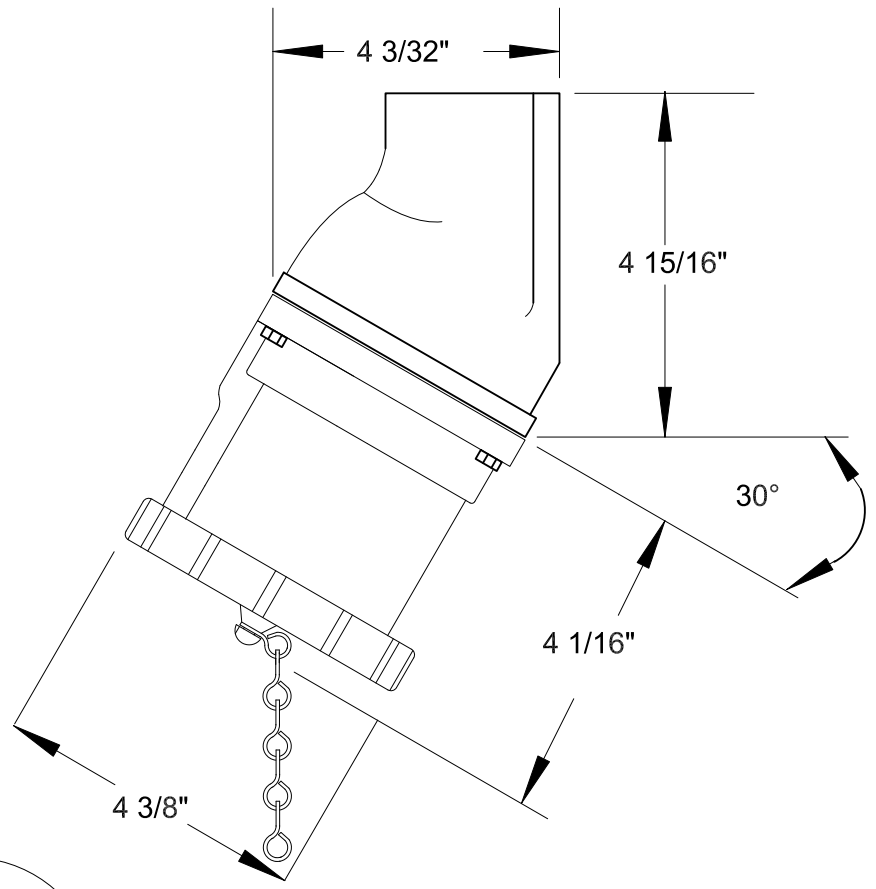

QUELARC[®] 60 AMP 600 VAC

4 POLE 4 WIRE
PRESSURE CONTACTS
1 1/4" NPT

RECEPTACLE FACE

DRAWING NOT TO SCALE

To order contact:
HILLCREST ENTERPRISES, INC.
 11092 AIR PARK ROAD
 ASHLAND, VA 23005 USA

Phone: 804-798-8390
 Fax: 804-752-7830