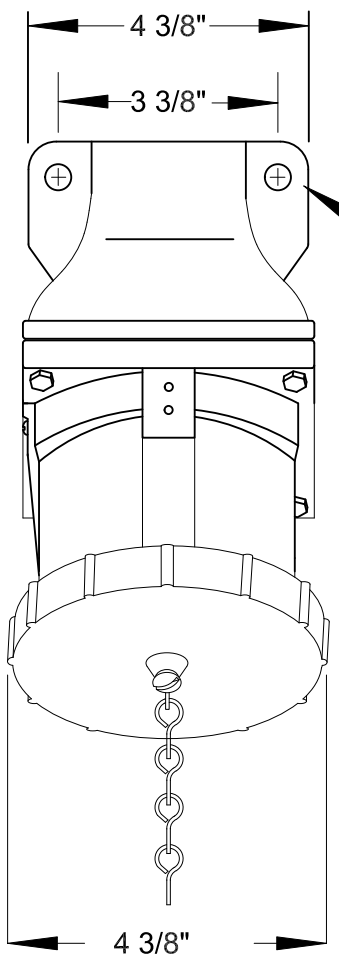

QUELARC[®] 60 AMP 600 VAC

3 POLE 3 WIRE
PRESSURE CONTACTS
1 1/4" NPT

RECEPTACLE FACE
DRAWING NOT TO SCALE

To order contact:
HILLCREST ENTERPRISES, INC.
11092 AIR PARK ROAD
ASHLAND, VA 23005 USA

Phone: 804-798-8390
Fax: 804-752-7830