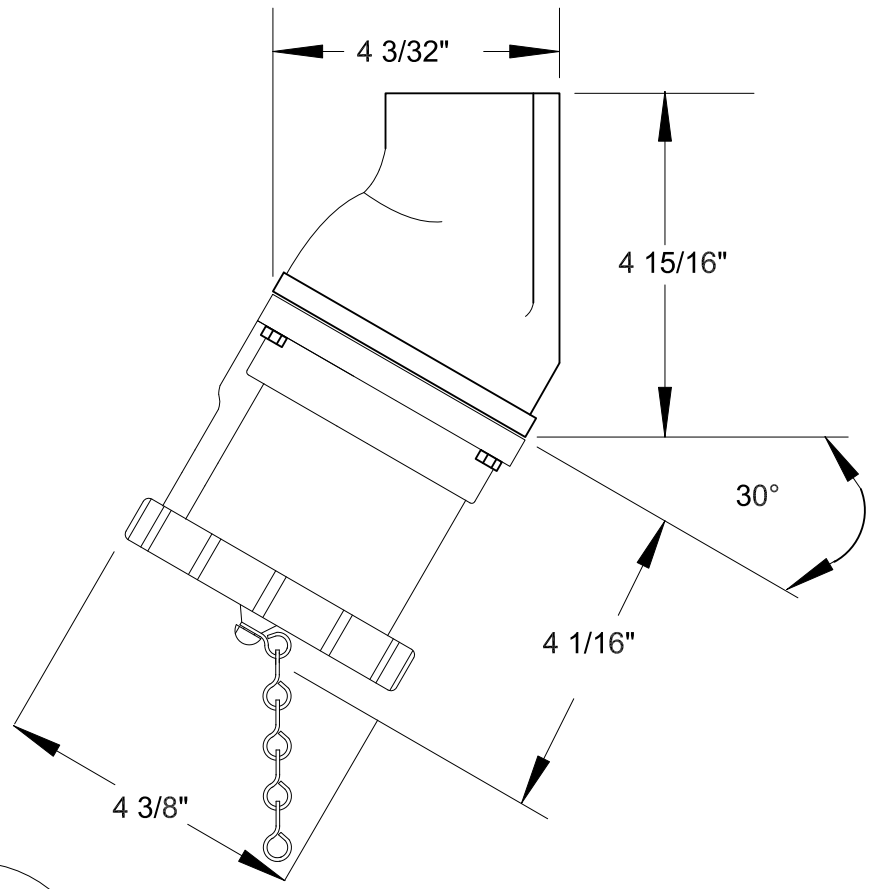

QUELARC[®] 60 AMP 600 VAC

3 POLE 3 WIRE
PRESSURE CONTACTS
1 1/4" NPT

RECEPTACLE FACE
DRAWING NOT TO SCALE

To order contact:
HILLCREST ENTERPRISES, INC.
11092 AIR PARK ROAD
ASHLAND, VA 23005 USA

Phone: 804-798-8390
Fax: 804-752-7830