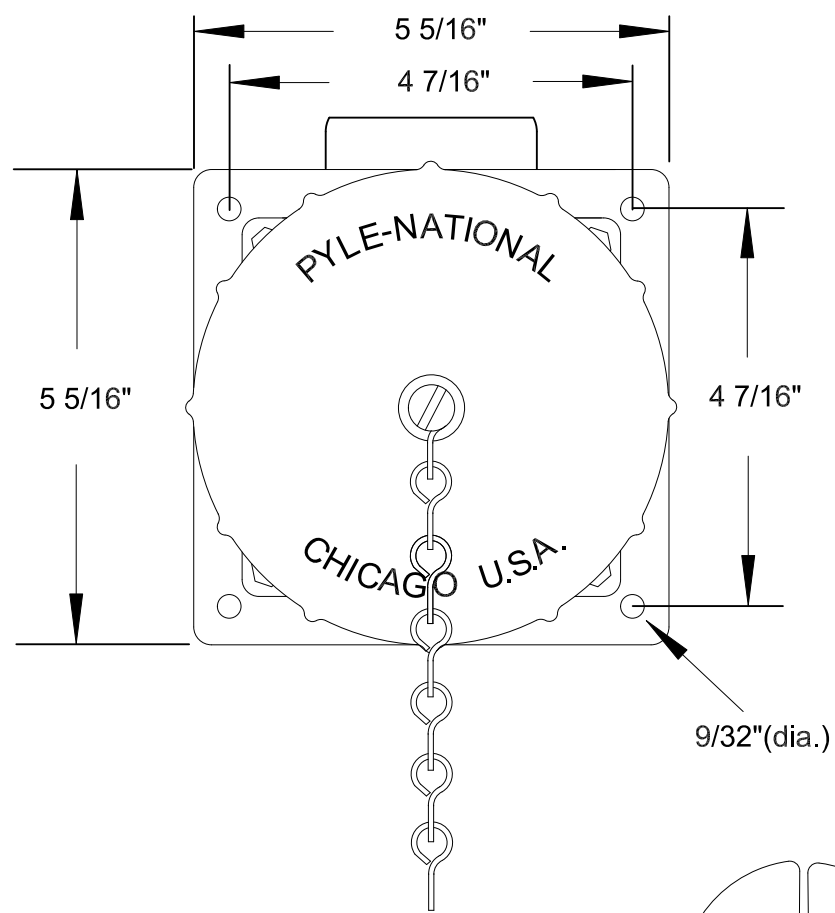

QUELARC[®] 60 AMP 600 VAC

3 POLE 3 WIRE
PRESSURE CONTACTS
1 1/2" NPT

DRAWING NOT TO SCALE

To order contact:
 HILLCREST ENTERPRISES, INC.
 11092 AIR PARK ROAD
 ASHLAND, VA 23005 USA

Phone: 804-798-8390
 Fax: 804-752-7830

<http://www.pylenational.co>
<http://www.plugs.cc>

DRAWN BY	NVS	HILLCREST ENTERPRISES		
APPROVED	2/15	KREA-56036-PR		
ISSUED				
RECORD OF ISSUE		SCALE	DRG No.	SHEET
				1 OF 1