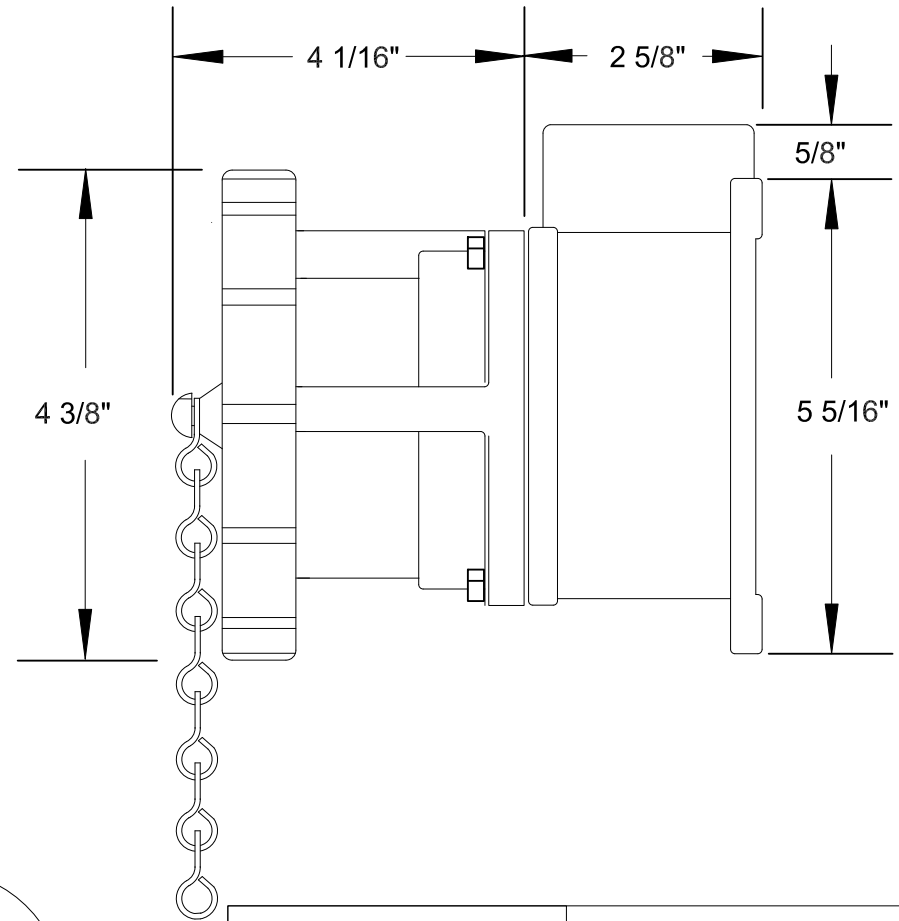

QUELARC[®] 60 AMP 600 VAC

3 POLE 3 WIRE
PRESSURE CONTACTS
1 1/2" NPT

DRAWING NOT TO SCALE

To order contact:
 HILLCREST ENTERPRISES, INC.
 11092 AIR PARK ROAD
 ASHLAND, VA 23005 USA

Phone: 804-798-8390
 Fax: 804-752-7830

<http://www.pylenational.co>
<http://www.plugs.cc>

DRAWN BY	NVS	HILLCREST ENTERPRISES		
APPROVED	2/15	KREA-56036-PR		
ISSUED				
RECORD OF ISSUE		SCALE	DRG No.	SHEET
				1 OF 1