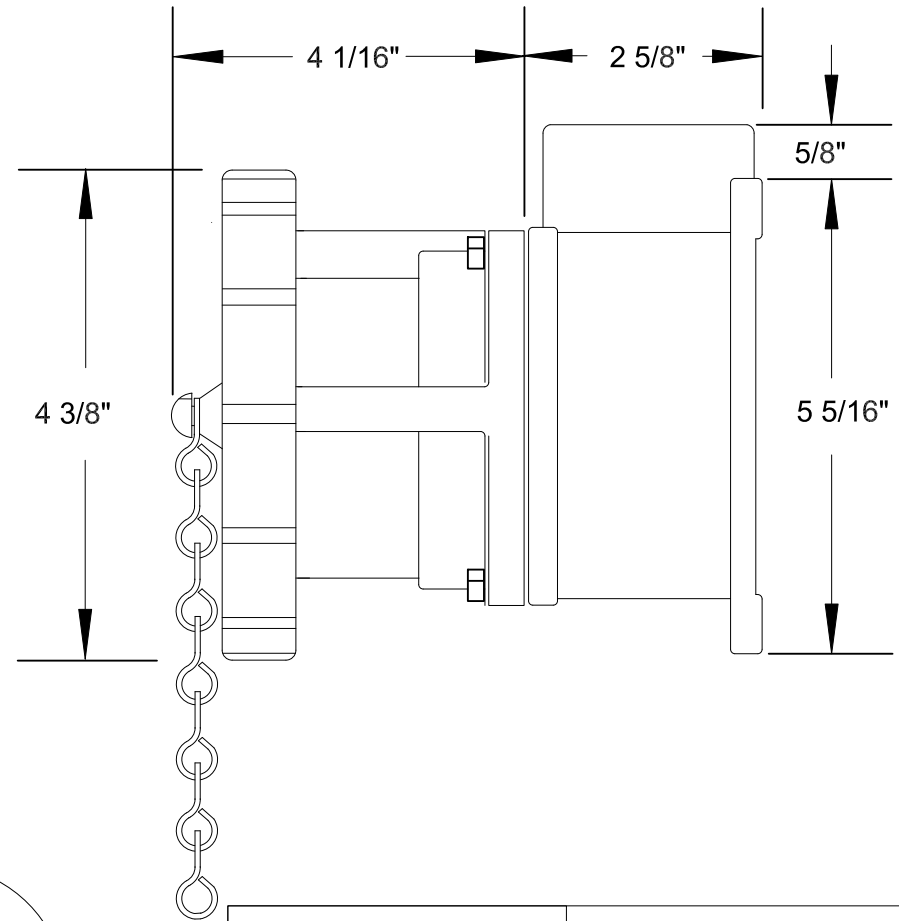

QUELARC[®] 60 AMP 600 VAC

4 POLE 4 WIRE
PRESSURE CONTACTS
1 1/4" NPT

RECEPTACLE FACE
DRAWING NOT TO SCALE

To order contact:
HILLCREST ENTERPRISES, INC.
11092 AIR PARK ROAD
ASHLAND, VA 23005 USA

Phone: 804-798-8390
Fax: 804-752-7830