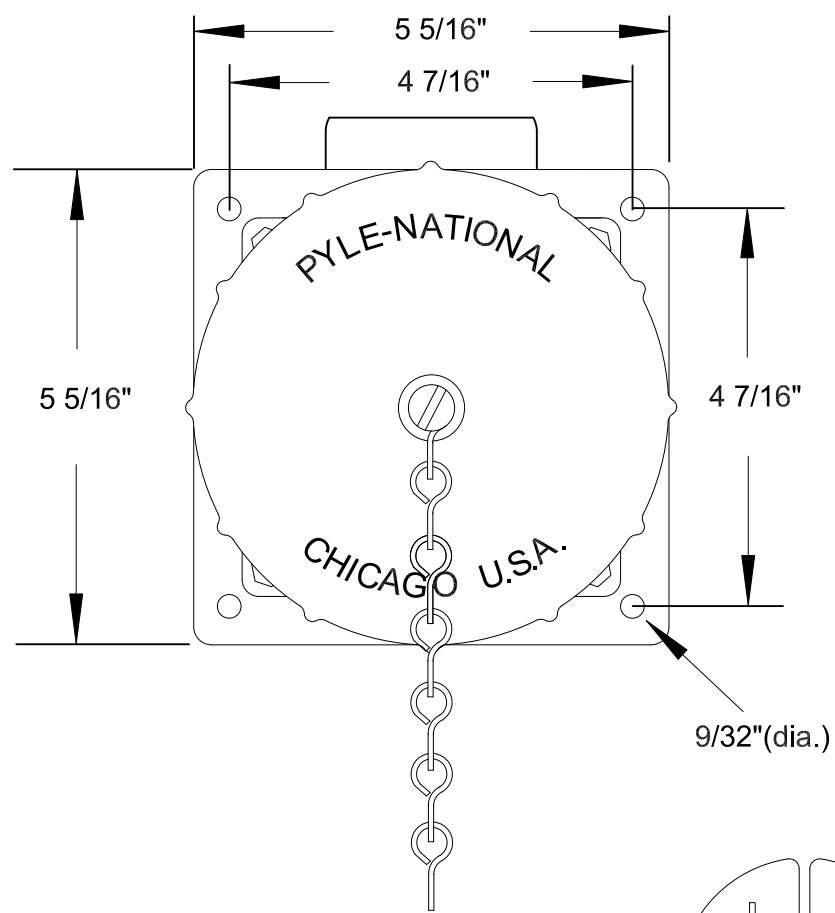

QUELARC[®] 60 AMP 600 VAC

4 POLE 4 WIRE
PRESSURE CONTACTS
1 1/4" NPT

RECEPTACLE FACE
DRAWING NOT TO SCALE

To order contact:
HILLCREST ENTERPRISES, INC.
11092 AIR PARK ROAD
ASHLAND, VA 23005 USA

Phone: 804-798-8390
Fax: 804-752-7830

<http://www.pylonational.co>
<http://www.plugs.cc>

DRAWN BY	NVS	HILLCREST ENTERPRISES		
APPROVED	2/15	KREA-46046-PR		
ISSUED				
RECORD OF ISSUE		SCALE	DRG No.	SHEET
				1 OF 1