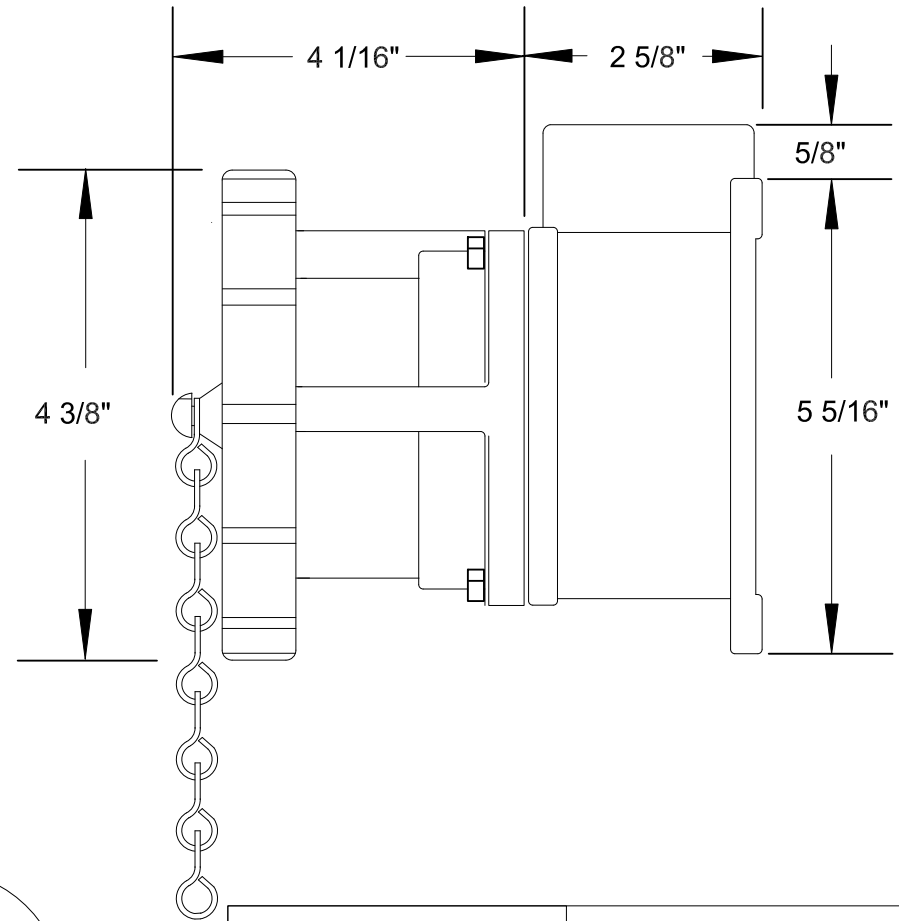

QUELARC[®] 60 AMP 600 VAC

3 POLE 3 WIRE
PRESSURE CONTACTS
1 1/4" NPT

RECEPTACLE FACE
DRAWING NOT TO SCALE

To order contact:
HILLCREST ENTERPRISES, INC.
11092 AIR PARK ROAD
ASHLAND, VA 23005 USA

Phone: 804-798-8390
Fax: 804-752-7830