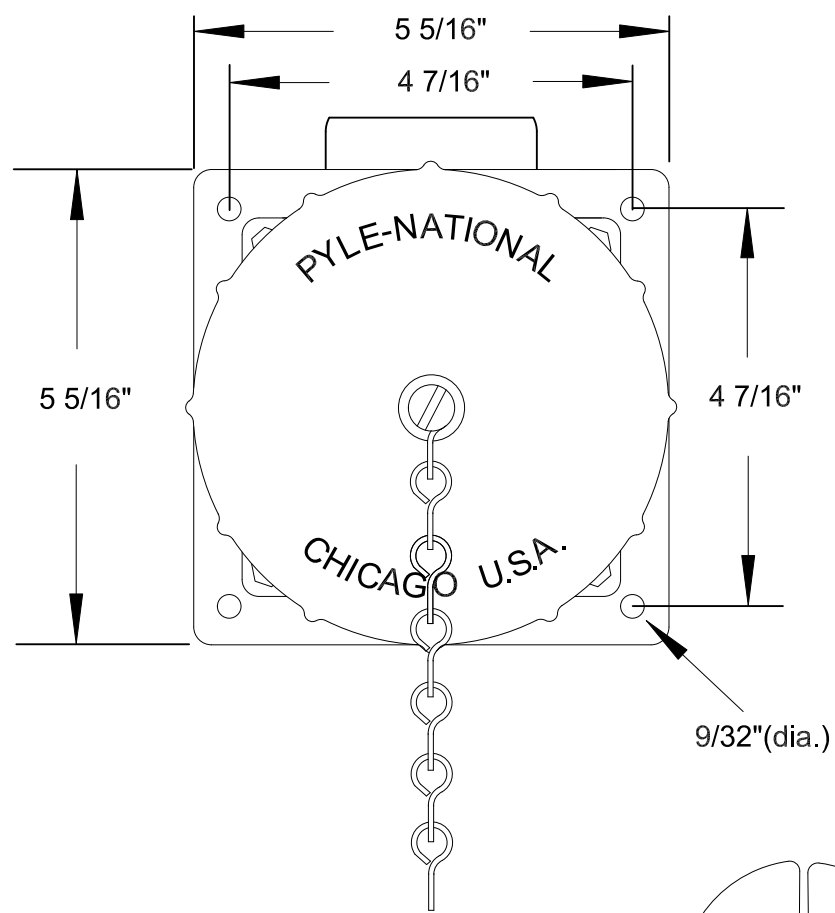

QUELARC[®] 60 AMP 600 VAC

3 POLE 3 WIRE
PRESSURE CONTACTS
1 1/4" NPT

RECEPTACLE FACE
DRAWING NOT TO SCALE

To order contact:
HILLCREST ENTERPRISES, INC.
11092 AIR PARK ROAD
ASHLAND, VA 23005 USA

Phone: 804-798-8390
Fax: 804-752-7830

<http://www.pylenational.co>
<http://www.plugs.cc>

DRAWN BY	NVS	HILLCREST ENTERPRISES		
APPROVED	2/15	KREA-46036-PR		
ISSUED				
RECORD OF ISSUE		SCALE	DRG No.	SHEET
				1 OF 1