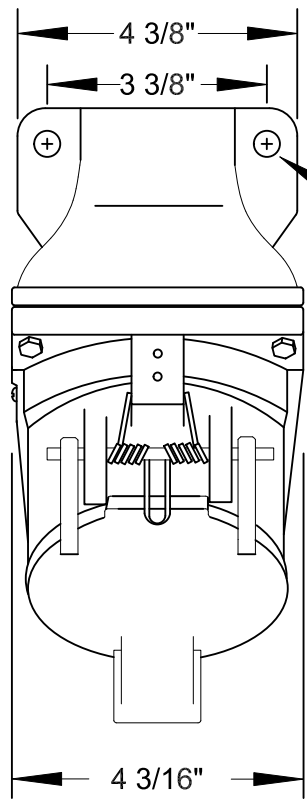

QUELARC[®] 60 AMP 600 VAC

4 POLE 4 WIRE
PRESSURE CONTACTS
1 1/4" NPT

RECEPTACLE FACE

DRAWING NOT TO SCALE

To order contact:
HILLCREST ENTERPRISES, INC.
 11092 AIR PARK ROAD
 ASHLAND, VA 23005 USA

Phone: 804-798-8390
 Fax: 804-752-7830