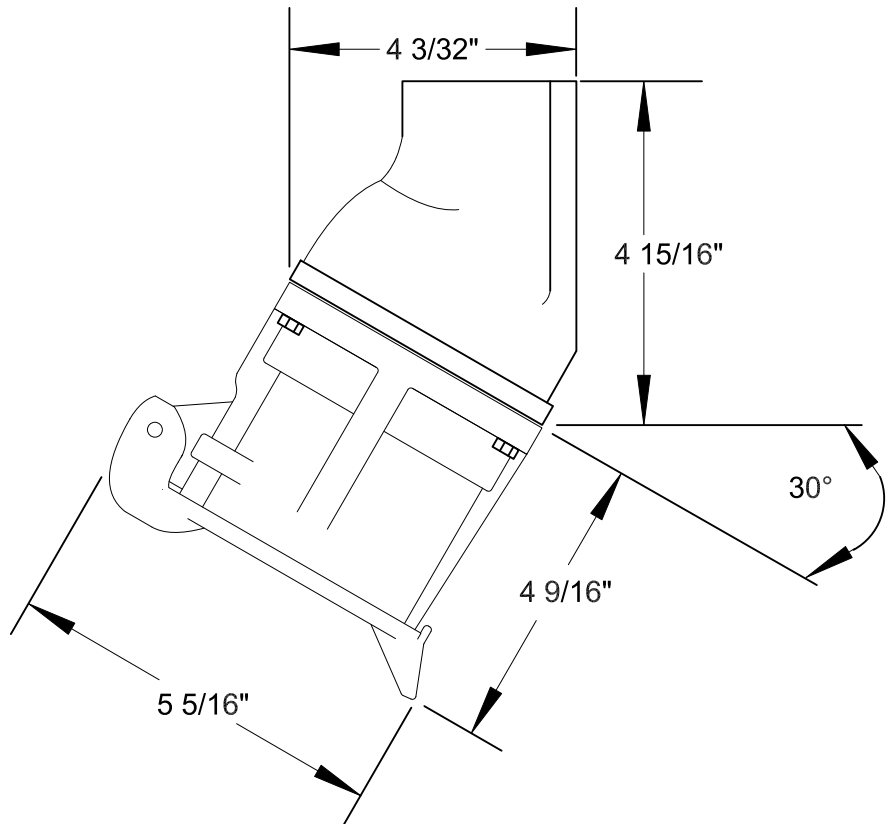

QUELARC[®] 60 AMP 600 VAC

4 POLE 4 WIRE
PRESSURE CONTACTS
1 1/4" NPT

RECEPTACLE FACE

DRAWING NOT TO SCALE

To order contact:
HILLCREST ENTERPRISES, INC.
 11092 AIR PARK ROAD
 ASHLAND, VA 23005 USA

Phone: 804-798-8390
 Fax: 804-752-7830