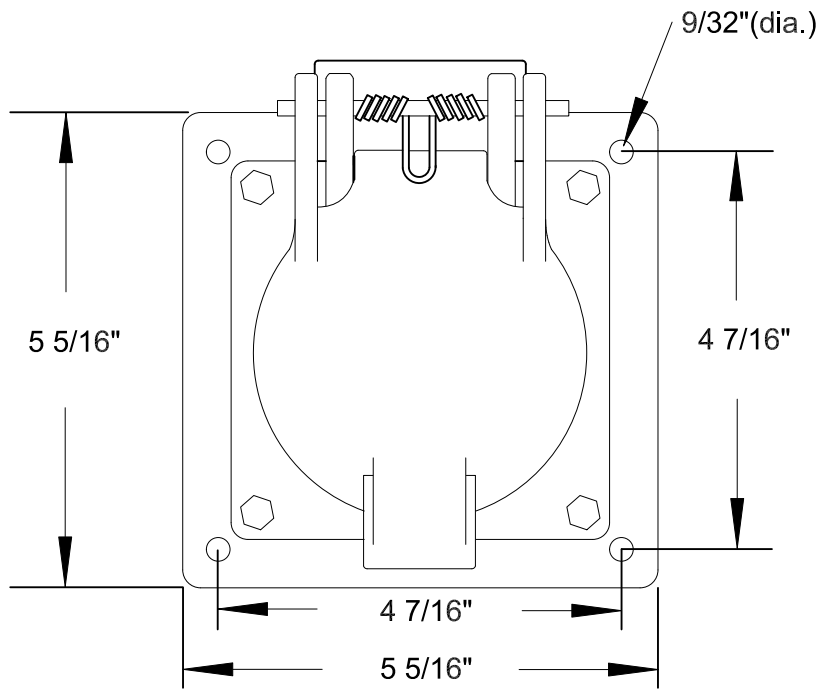

QUELARC[®] 60 AMP 600 VAC

4 POLE 4 WIRE
PRESSURE CONTACTS
1 1/2" NPT

RECEPTACLE FACE

DRAWING NOT TO SCALE

To order contact:
HILLCREST ENTERPRISES, INC.
 11092 AIR PARK ROAD
 ASHLAND, VA 23005 USA

Phone: 804-798-8390
 Fax: 804-752-7830