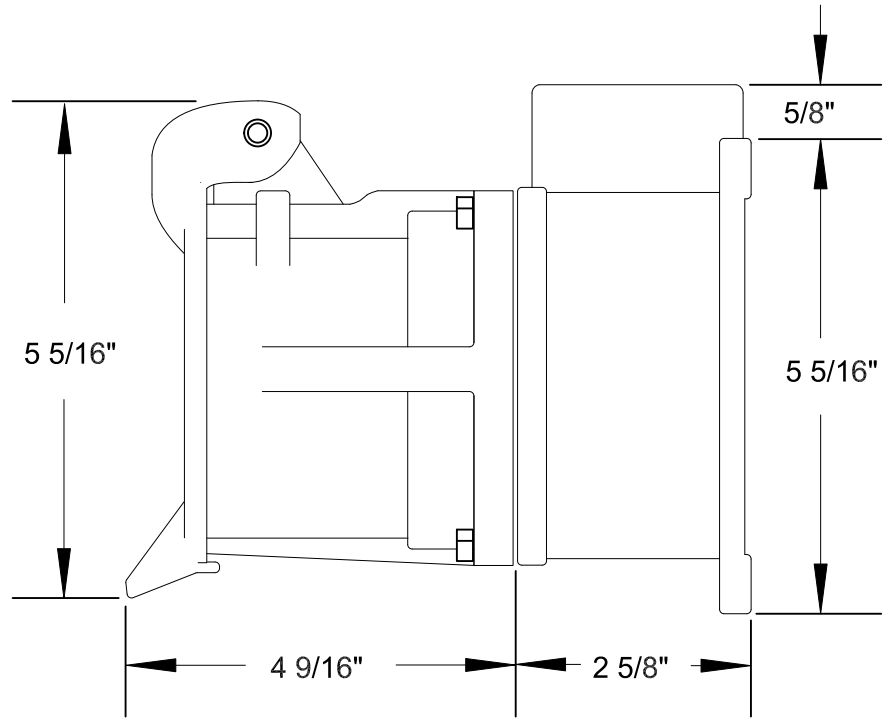

QUELARC[®] 60 AMP 600 VAC

4 POLE 4 WIRE
PRESSURE CONTACTS
1 1/2" NPT

RECEPTACLE FACE

DRAWING NOT TO SCALE

To order contact:
HILLCREST ENTERPRISES, INC.
 11092 AIR PARK ROAD
 ASHLAND, VA 23005 USA

Phone: 804-798-8390
 Fax: 804-752-7830