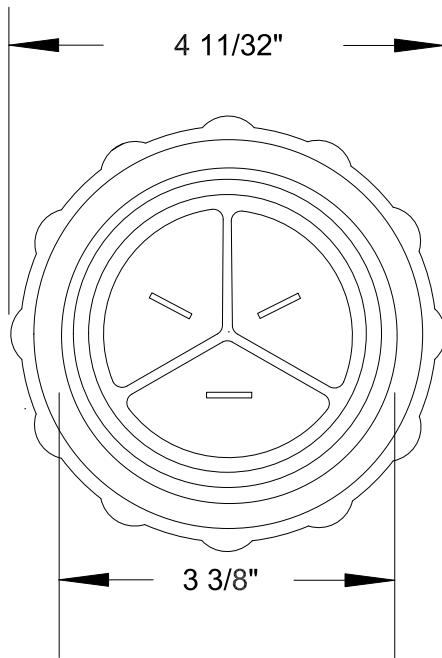

QUELARC[®] 60 AMP 600 VAC

3 POLE 3 WIRE
PRESSURE CONTACTS
.625" TO 1.000" CABLE RANGE

To order contact:
 HILLCREST ENTERPRISES, INC.
 11092 AIR PARK ROAD
 ASHLAND, VA 23005 USA

Phone: 804-798-8390
 Fax: 804-752-7830

<http://www.pylenational.co>
<http://www.plugs.cc>

DRAWING NOT TO SCALE

DRAWN BY NVS	 HILLCREST ENTERPRISES		
APPROVED 4/14	KPLD-86036-PR		
ISSUED			
RECORD OF ISSUE	SCALE	DRG No.	SHEET
			1 OF 1