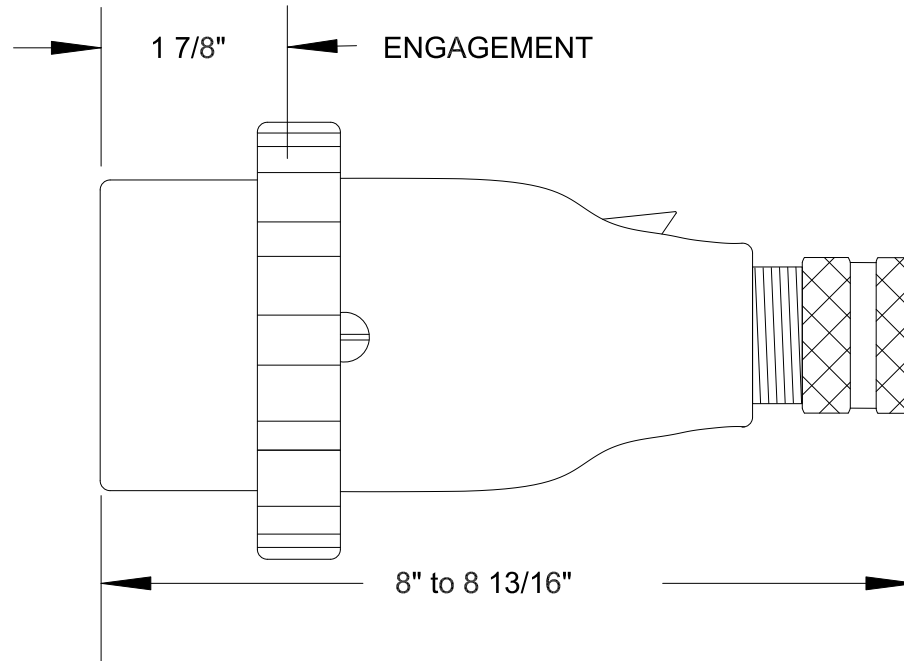

QUELARC[®] 60 AMP 600 VAC

3 POLE 3 WIRE
PRESSURE CONTACTS
.625" TO 1.000" CABLE RANGE

To order contact:
 HILLCREST ENTERPRISES, INC.
 11092 AIR PARK ROAD
 ASHLAND, VA 23005 USA

Phone: 804-798-8390
 Fax: 804-752-7830