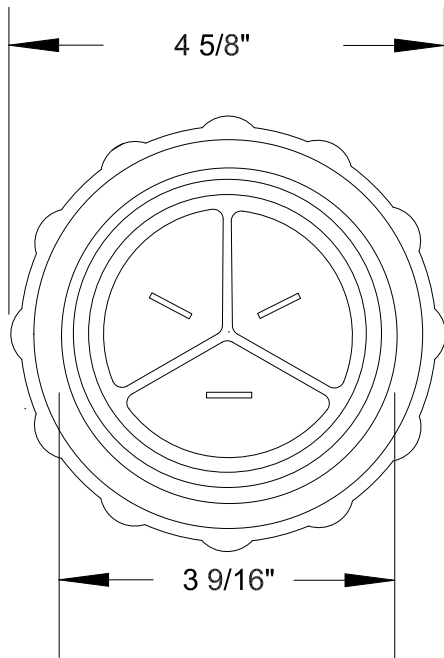

QUELARC[®] 100 AMP 600 VAC

3 POLE 3 WIRE
PRESSURE CONTACTS
1.375" TO 1.750" CABLE RANGE

To order contact:
 HILLCREST ENTERPRISES, INC.
 11092 AIR PARK ROAD
 ASHLAND, VA 23005 USA

Phone: 804-798-8390
 Fax: 804-752-7830

<http://www.pylenational.co>
<http://www.plugs.cc>

DRAWING NOT TO SCALE

DRAWN BY	NVS	HILLCREST ENTERPRISES		
APPROVED	4/14	KPLD-1410036-PR		
ISSUED				
RECORD OF ISSUE		SCALE	DRG No.	SHEET
				1 OF 1