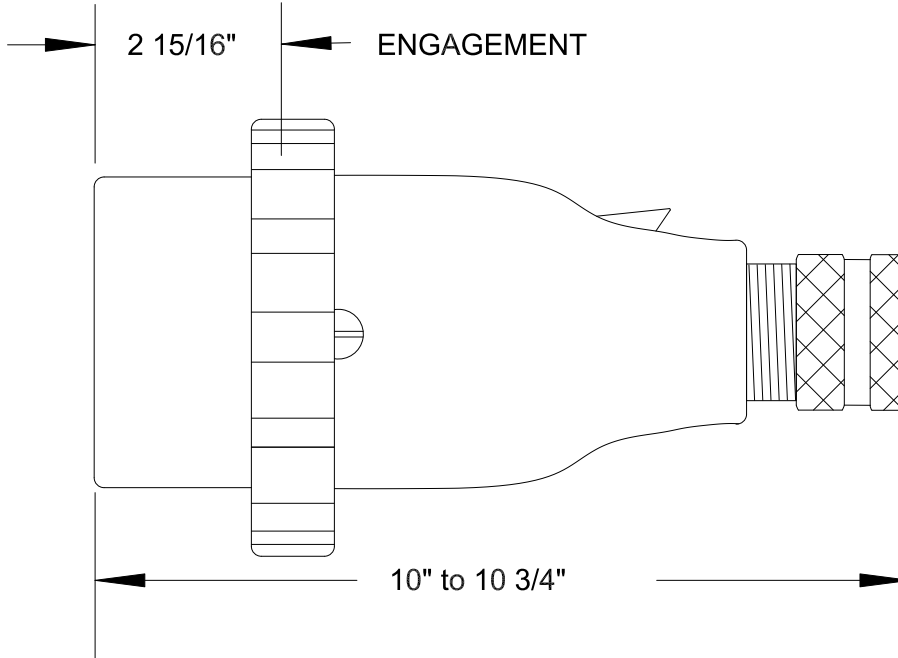

QUELARC[®] 100 AMP 600 VAC

3 POLE 3 WIRE
PRESSURE CONTACTS
1.375" TO 1.750" CABLE RANGE

To order contact:
 HILLCREST ENTERPRISES, INC.
 11092 AIR PARK ROAD
 ASHLAND, VA 23005 USA

Phone: 804-798-8390
 Fax: 804-752-7830