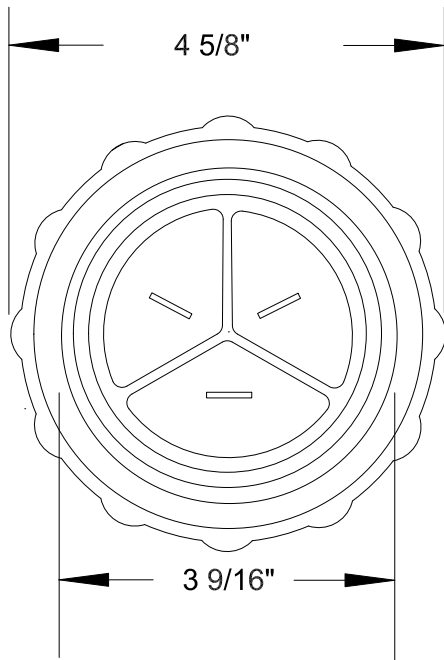

QUELARC[®] 100 AMP 600 VAC

3 POLE 3 WIRE
PRESSURE CONTACTS
1.000" TO 1.375" CABLE RANGE

To order contact:
 HILLCREST ENTERPRISES, INC.
 11092 AIR PARK ROAD
 ASHLAND, VA 23005 USA

Phone: 804-798-8390
 Fax: 804-752-7830

<http://www.pylenational.co>
<http://www.plugs.cc>

DRAWING NOT TO SCALE

DRAWN BY	NVS	HILLCREST ENTERPRISES		
APPROVED	4/14	KPLD-1110036-PR		
ISSUED				
RECORD OF ISSUE		SCALE	DRG No.	SHEET
				1 OF 1