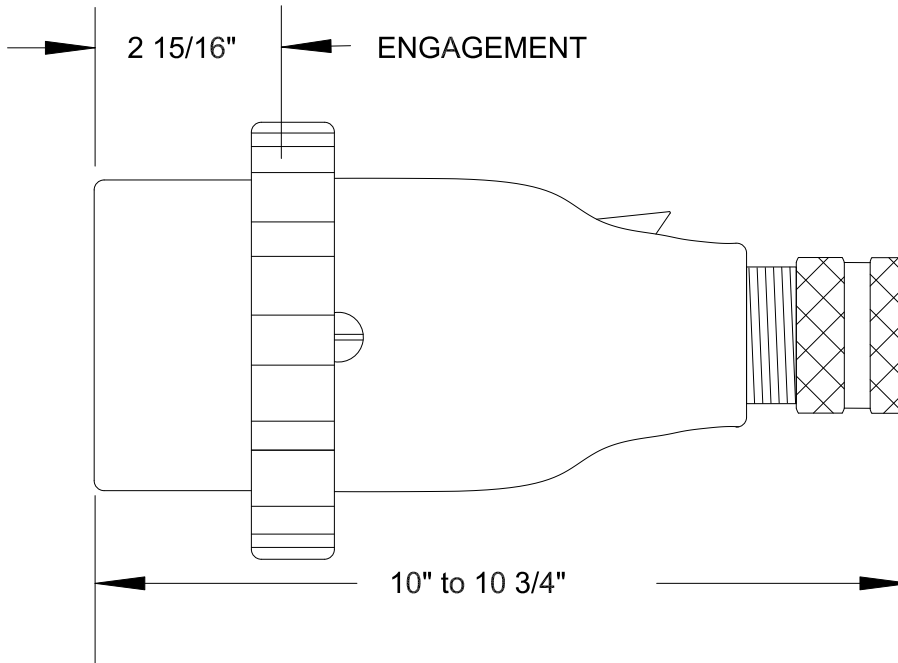

QUELARC[®] 100 AMP 600 VAC

3 POLE 3 WIRE
PRESSURE CONTACTS
1.000" TO 1.375" CABLE RANGE

To order contact:
 HILLCREST ENTERPRISES, INC.
 11092 AIR PARK ROAD
 ASHLAND, VA 23005 USA

Phone: 804-798-8390
 Fax: 804-752-7830