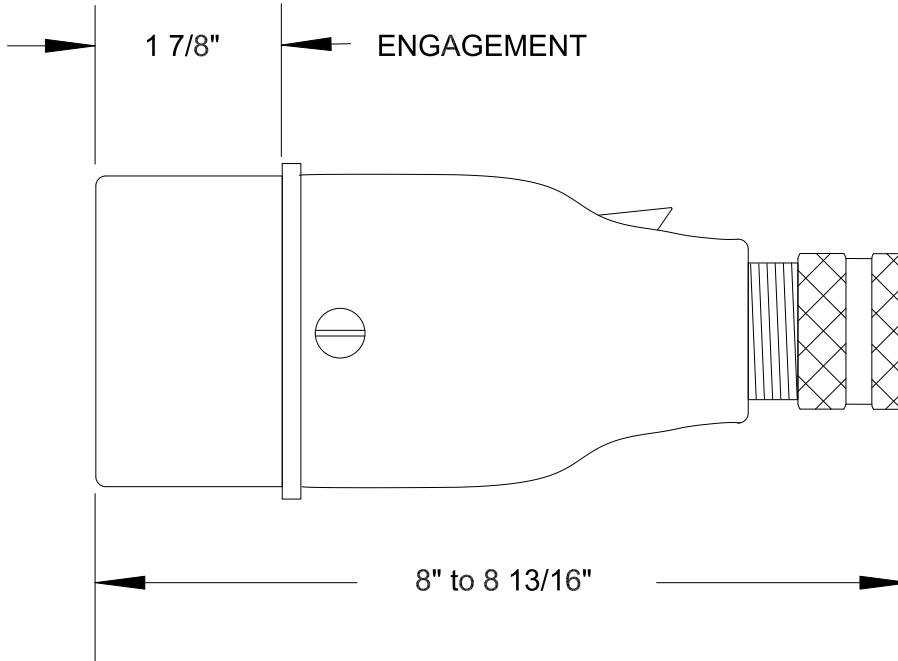

QUELARC[®] 60 AMP 600 VAC

3 POLE 3 WIRE
PRESSURE CONTACTS
.625" TO 1.000" CABLE RANGE

To order contact:
 HILLCREST ENTERPRISES, INC.
 11092 AIR PARK ROAD
 ASHLAND, VA 23005 USA

Phone: 804-798-8390
 Fax: 804-752-7830