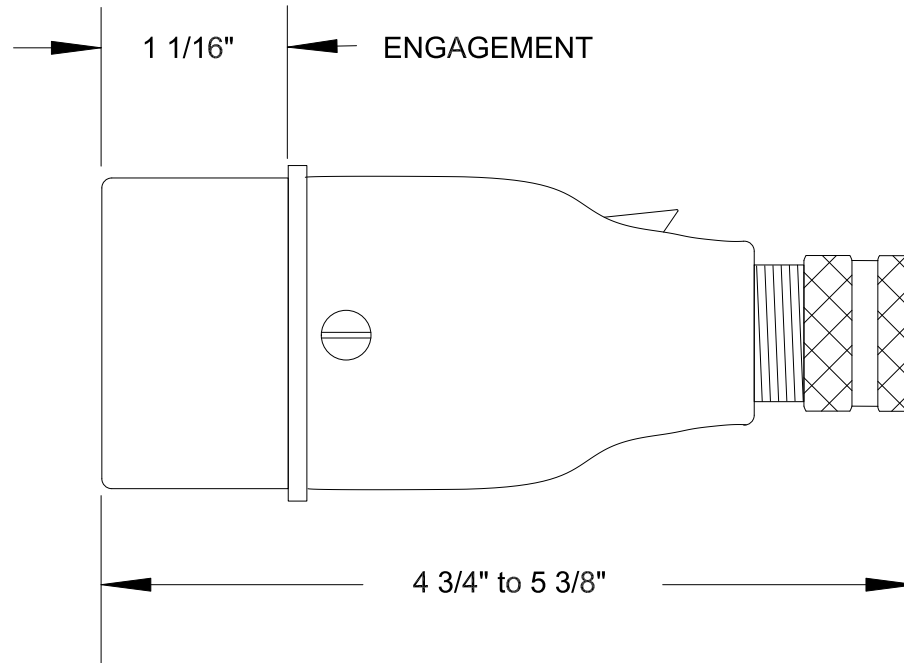

QUELARC[®] 30 AMP 600 VAC

3 POLE 3 WIRE
SOLDER CONTACTS
.625" TO 1.000" CABLE RANGE

To order contact:
 HILLCREST ENTERPRISES, INC.
 11092 AIR PARK ROAD
 ASHLAND, VA 23005 USA

Phone: 804-798-8390
 Fax: 804-752-7830