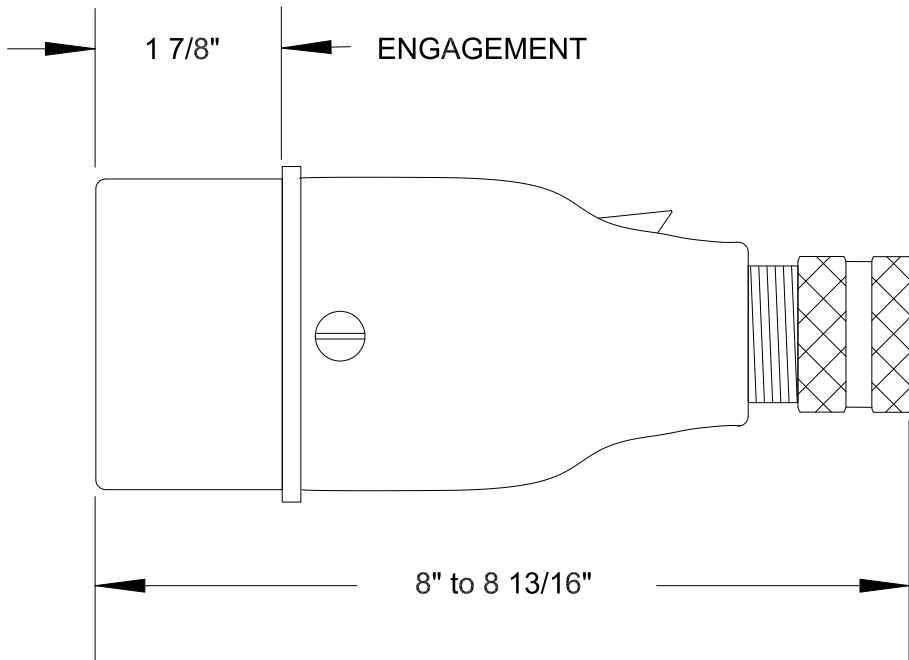

# QUELARC<sup>®</sup> 60 AMP 600 VAC

3 POLE 3 WIRE
PRESSURE CONTACTS
1.000" TO 1.375" CABLE RANGE

To order contact:  
 HILLCREST ENTERPRISES, INC.  
 11092 AIR PARK ROAD  
 ASHLAND, VA 23005 USA

Phone: 804-798-8390  
 Fax: 804-752-7830