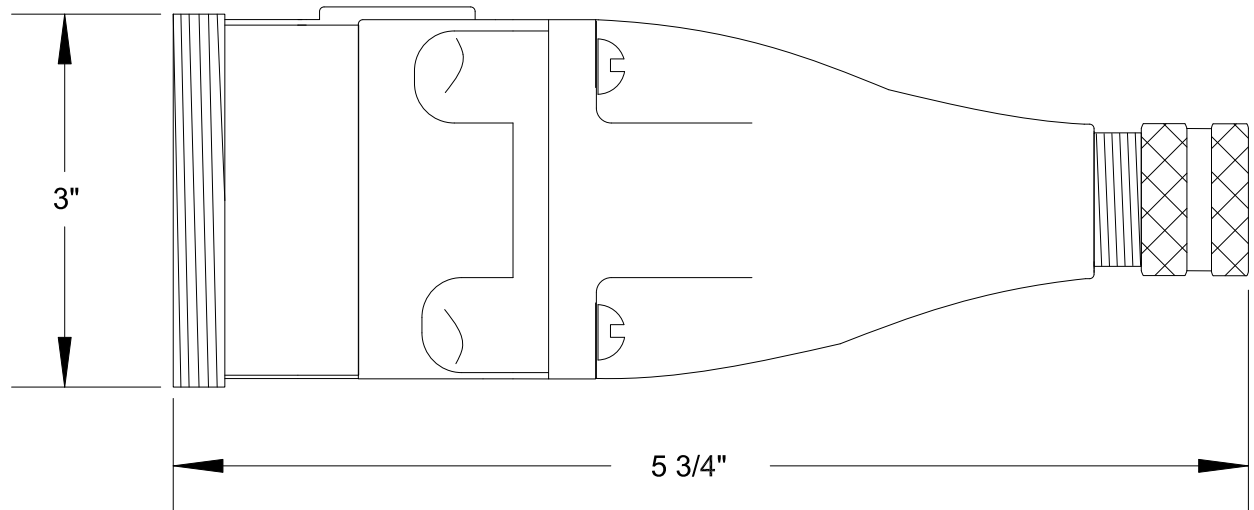

QUELARC[®] 30 AMP 600 VAC

3 POLE 4 WIRE
PRESSURE CONTACTS
.375" TO .625" CABLE RANGE

To order contact:
HILLCREST ENTERPRISES, INC.
 11092 AIR PARK ROAD
 ASHLAND, VA 23005 USA

Phone: 804-798-8390
 Fax: 804-752-7830