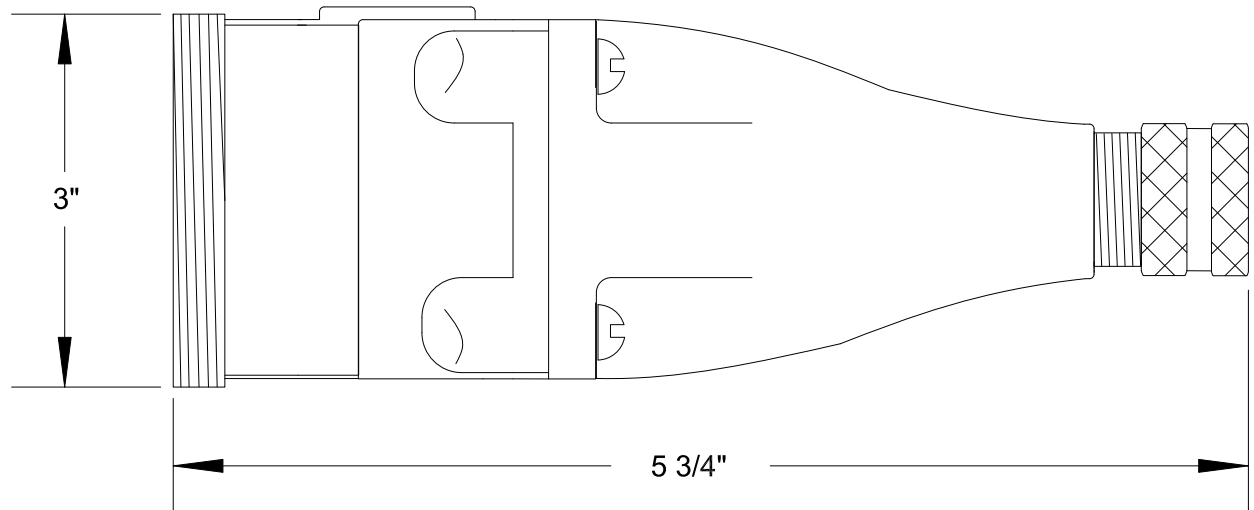

QUELARC[®] 30 AMP 600 VAC

2 POLE 3 WIRE
PRESSURE CONTACTS
.375" TO .625" CABLE RANGE

To order contact:
HILLCREST ENTERPRISES, INC.
 11092 AIR PARK ROAD
 ASHLAND, VA 23005 USA

Phone: 804-798-8390
 Fax: 804-752-7830