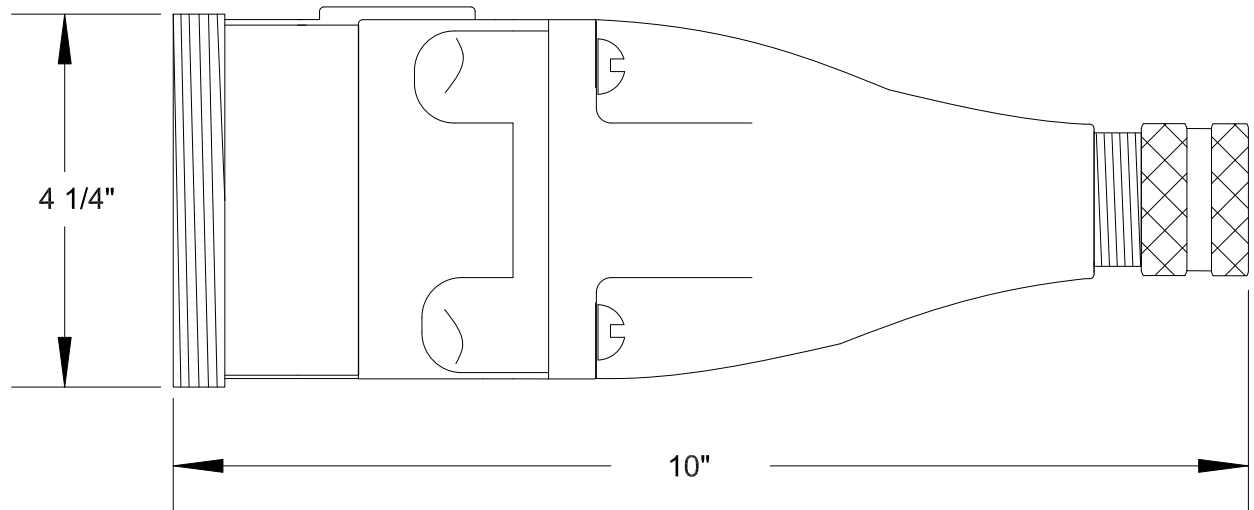

# QUELARC<sup>®</sup> 100 AMP 600 VAC

2 POLE 3 WIRE
PRESSURE CONTACTS
1.375" TO 1.750" CABLE RANGE

To order contact:  
**HILLCREST ENTERPRISES, INC.**  
 11092 AIR PARK ROAD  
 ASHLAND, VA 23005 USA

Phone: 804-798-8390  
 Fax: 804-752-7830