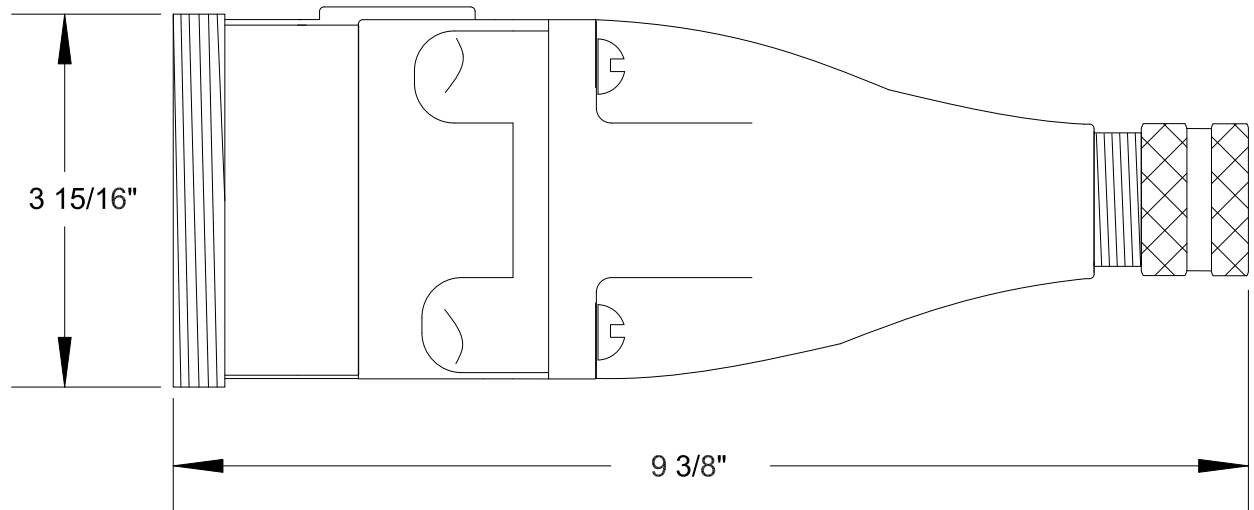

# QUELARC<sup>®</sup> 60 AMP 600 VAC

3 POLE 4 WIRE
PRESSURE CONTACTS
1.000" TO 1.375" CABLE RANGE

To order contact:  
**HILLCREST ENTERPRISES, INC.**  
 11092 AIR PARK ROAD  
 ASHLAND, VA 23005 USA

Phone: 804-798-8390  
 Fax: 804-752-7830