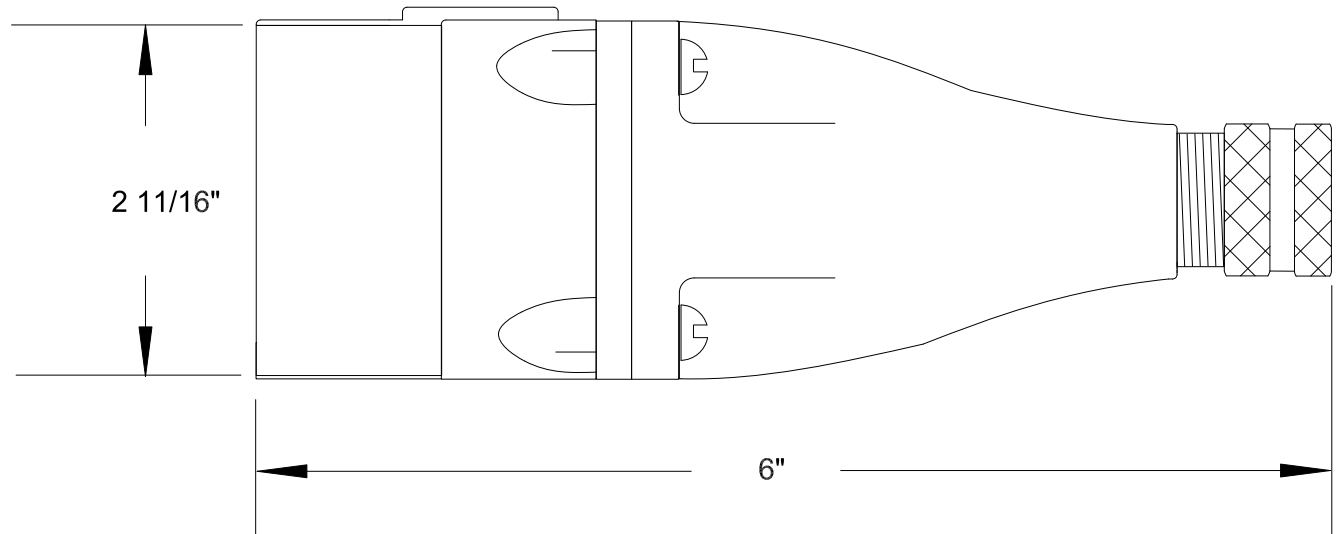

QUELARC[®] 30 AMP 600 VAC

2 POLE 3 WIRE
SOLDER CONTACTS
.625" TO 1.000" CABLE RANGE

To order contact:
HILLCREST ENTERPRISES, INC.
 11092 AIR PARK ROAD
 ASHLAND, VA 23005 USA

Phone: 804-798-8390
 Fax: 804-752-7830