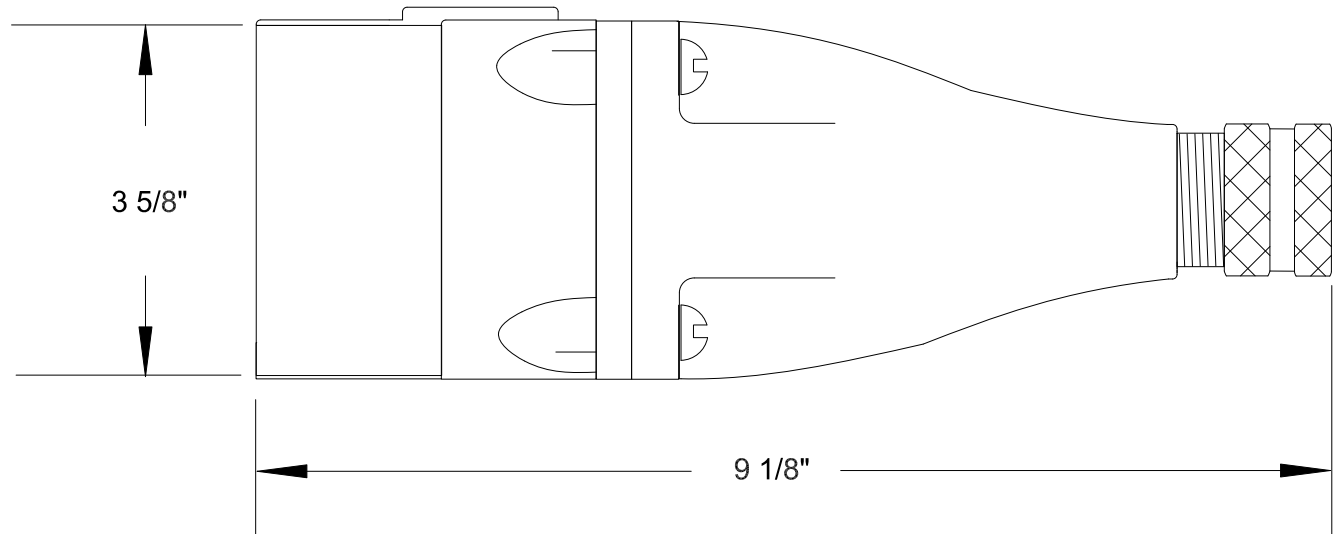

QUELARC[®] 60 AMP 600 VAC

3 POLE 4 WIRE
SOLDER CONTACTS
1.000" TO 1.375" CABLE RANGE

To order contact:
HILLCREST ENTERPRISES, INC.
 11092 AIR PARK ROAD
 ASHLAND, VA 23005 USA

Phone: 804-798-8390
 Fax: 804-752-7830