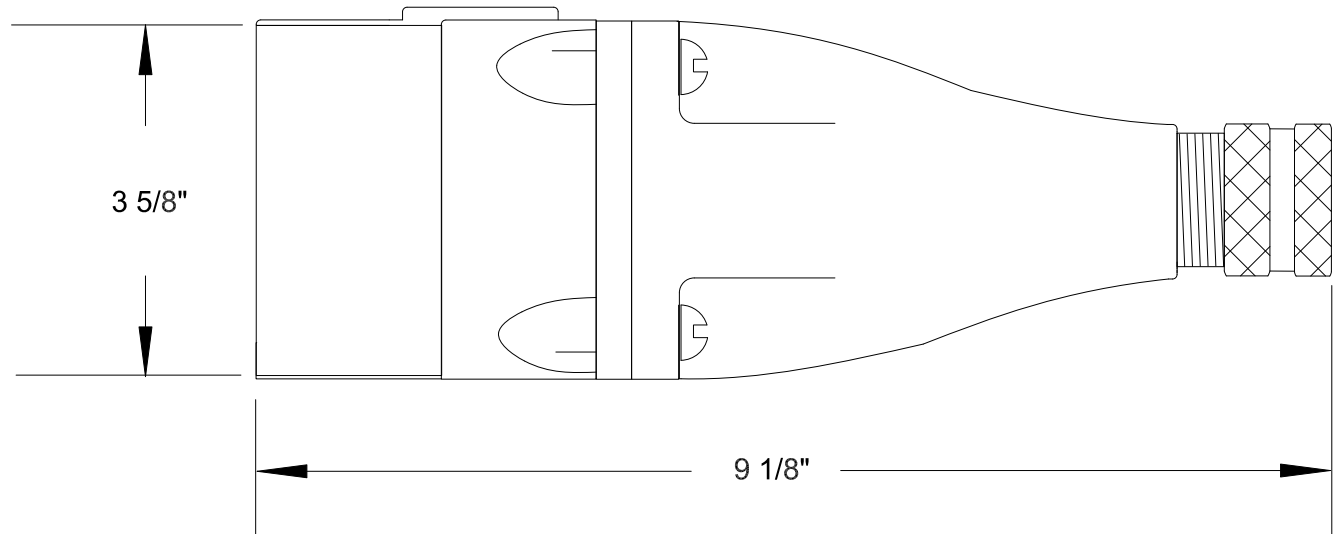

# QUELARC<sup>®</sup> 60 AMP 600 VAC

2 POLE 3 WIRE
PRESSURE CONTACTS
1.000" TO 1.375" CABLE RANGE

To order contact:  
 HILLCREST ENTERPRISES, INC.  
 11092 AIR PARK ROAD  
 ASHLAND, VA 23005 USA

Phone: 804-798-8390  
 Fax: 804-752-7830