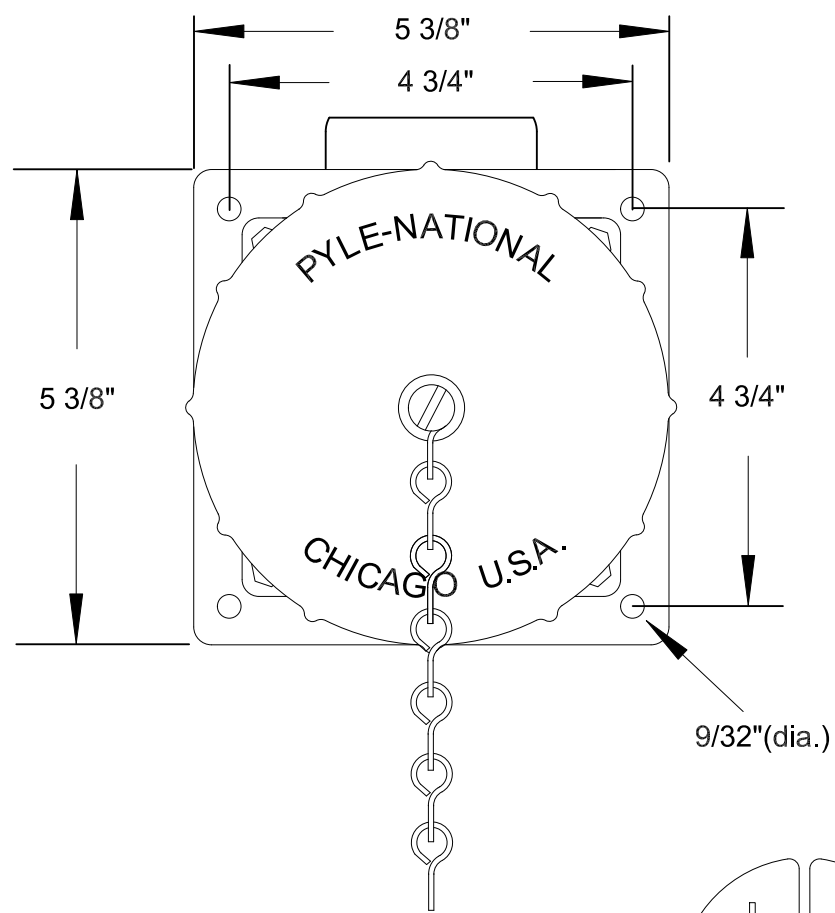

QUELARC[®] 100 AMP 600 VAC

3 POLE 4 WIRE
PRESSURE CONTACTS
1 1/2" NPT

DRAWING NOT TO SCALE

To order contact:
 HILLCREST ENTERPRISES, INC.
 11092 AIR PARK ROAD
 ASHLAND, VA 23005 USA

Phone: 804-798-8390
 Fax: 804-752-7830

<http://www.pylenational.co>
<http://www.plugs.cc>

DRAWN BY	NVS	HILLCREST ENTERPRISES		
APPROVED	2/15	JREA-510046-PR		
ISSUED				
RECORD OF ISSUE		SCALE	DRG No.	SHEET
				1 OF 1