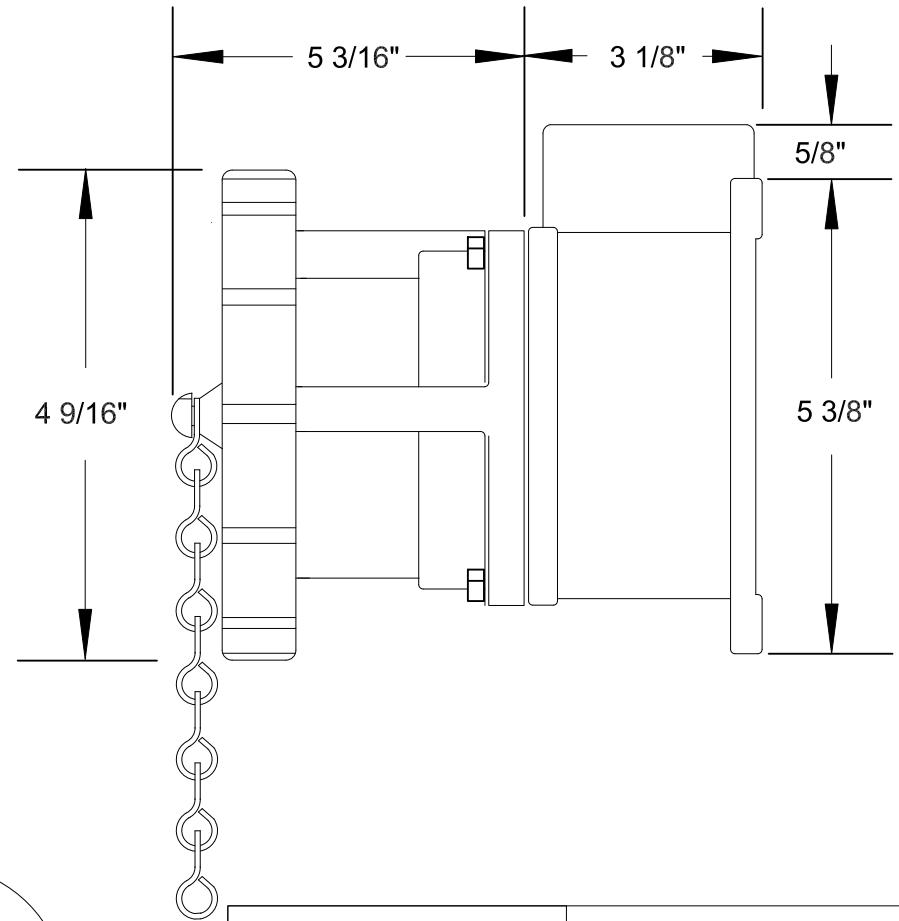

QUELARC[®] 100 AMP 600 VAC

3 POLE 4 WIRE
PRESSURE CONTACTS
1 1/2" NPT

DRAWING NOT TO SCALE

To order contact:
 HILLCREST ENTERPRISES, INC.
 11092 AIR PARK ROAD
 ASHLAND, VA 23005 USA

Phone: 804-798-8390
 Fax: 804-752-7830