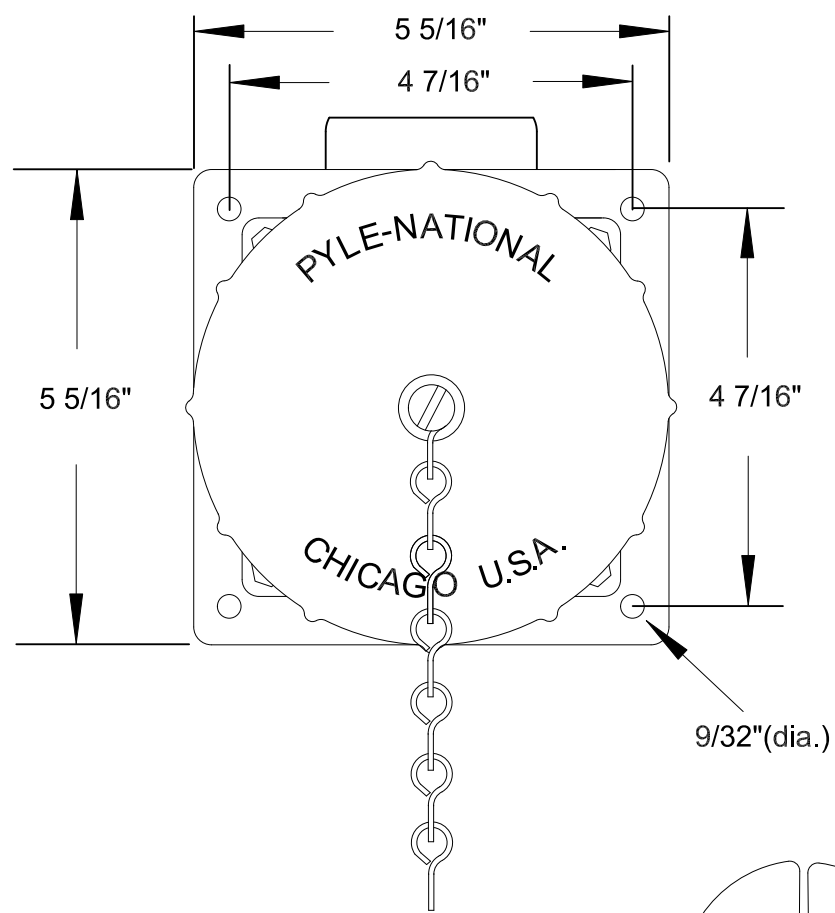

# QUELARC<sup>®</sup> 60 AMP 600 VAC

2 POLE 3 WIRE
PRESSURE CONTACTS
1 1/4" NPT

DRAWING NOT TO SCALE

To order contact:  
 HILLCREST ENTERPRISES, INC.  
 11092 AIR PARK ROAD  
 ASHLAND, VA 23005 USA

Phone: 804-798-8390  
 Fax: 804-752-7830

<http://www.pylenational.co>  
<http://www.plugs.cc>

DRAWN BY	NVS	HILLCREST ENTERPRISES		
APPROVED	2/15	<b>JREA-46036-PR</b>		
ISSUED				
RECORD OF ISSUE		SCALE	DRG No.	SHEET
				1 OF 1