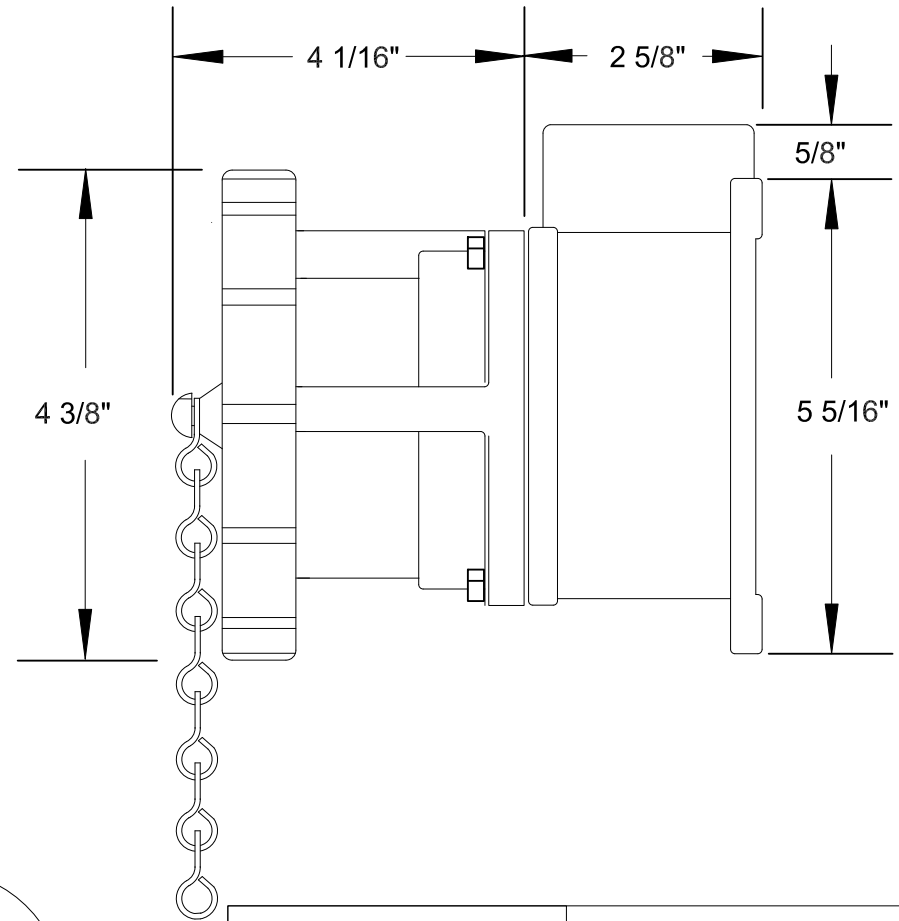

# QUELARC<sup>®</sup> 60 AMP 600 VAC

2 POLE 3 WIRE
PRESSURE CONTACTS
1 1/4" NPT

DRAWING NOT TO SCALE

To order contact:  
 HILLCREST ENTERPRISES, INC.  
 11092 AIR PARK ROAD  
 ASHLAND, VA 23005 USA

Phone: 804-798-8390  
 Fax: 804-752-7830