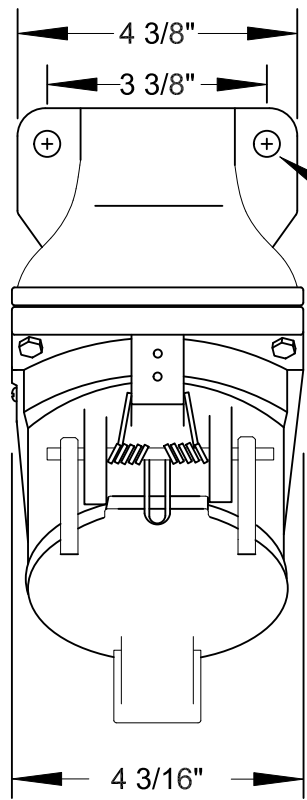

QUELARC[®] 60 AMP 600 VAC

3 POLE 4 WIRE
PRESSURE CONTACTS
1 1/2" NPT

RECEPTACLE FACE

DRAWING NOT TO SCALE

To order contact:
HILLCREST ENTERPRISES, INC.
 11092 AIR PARK ROAD
 ASHLAND, VA 23005 USA

Phone: 804-798-8390
 Fax: 804-752-7830