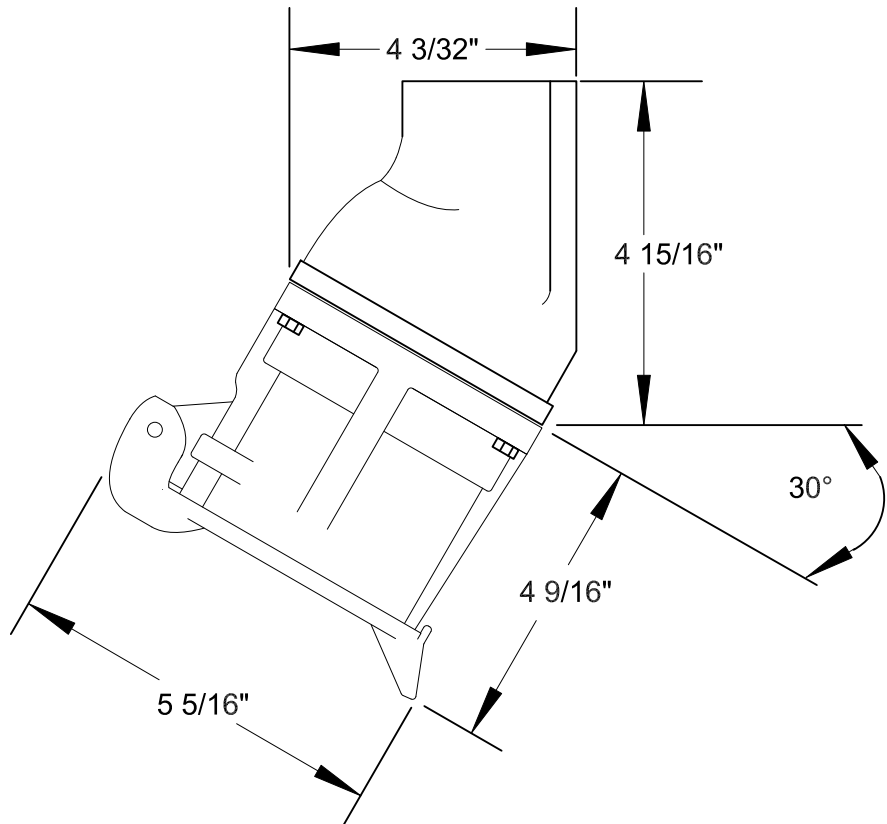

QUELARC[®] 60 AMP 600 VAC

3 POLE 4 WIRE
PRESSURE CONTACTS
1 1/2" NPT

RECEPTACLE FACE

DRAWING NOT TO SCALE

To order contact:
HILLCREST ENTERPRISES, INC.
 11092 AIR PARK ROAD
 ASHLAND, VA 23005 USA

Phone: 804-798-8390
 Fax: 804-752-7830