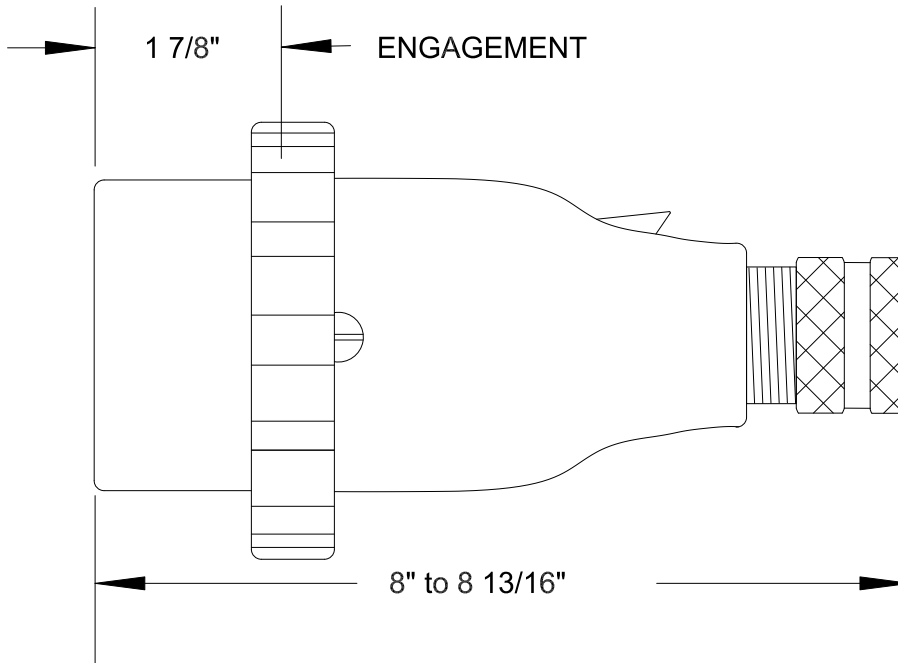

QUELARC[®] 60 AMP 600 VAC

2 POLE 3 WIRE
SOLDER CONTACTS
.625" TO 1.000" CABLE RANGE

To order contact:
 HILLCREST ENTERPRISES, INC.
 11092 AIR PARK ROAD
 ASHLAND, VA 23005 USA

Phone: 804-798-8390
 Fax: 804-752-7830