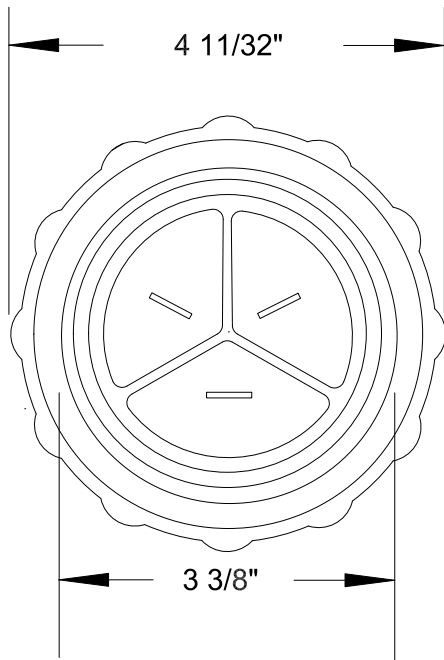

QUELARC[®] 60 AMP 600 VAC

2 POLE 3 WIRE
SOLDER CONTACTS
.625" TO 1.000" CABLE RANGE

To order contact:
 HILLCREST ENTERPRISES, INC.
 11092 AIR PARK ROAD
 ASHLAND, VA 23005 USA

Phone: 804-798-8390
 Fax: 804-752-7830

<http://www.pylenational.co>
<http://www.plugs.cc>

DRAWING NOT TO SCALE

DRAWN BY	NVS	HILLCREST ENTERPRISES		
APPROVED	4/14	JPLD-86036		
ISSUED				
RECORD OF ISSUE		SCALE	DRG No.	SHEET
				1 OF 1