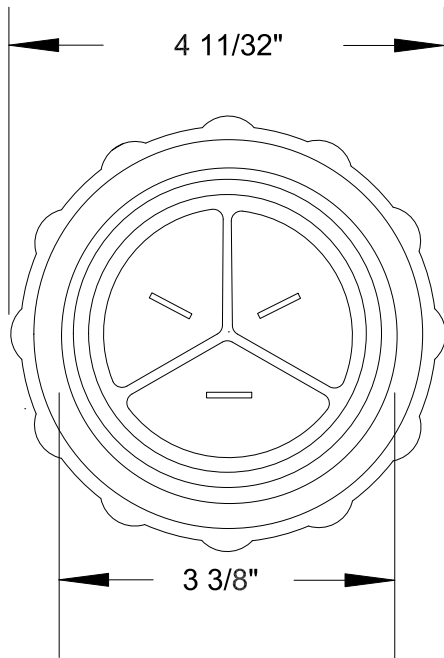

QUELARC[®] 60 AMP 600 VAC

2 POLE 3 WIRE
PRESSURE CONTACTS
.625" TO 1.000" CABLE RANGE

To order contact:
 HILLCREST ENTERPRISES, INC.
 11092 AIR PARK ROAD
 ASHLAND, VA 23005 USA

Phone: 804-798-8390
 Fax: 804-752-7830

<http://www.pylenational.co>
<http://www.plugs.cc>

DRAWING NOT TO SCALE

DRAWN BY	NVS	HILLCREST ENTERPRISES		
APPROVED	4/14	JPLD-86036-PR		
ISSUED				
RECORD OF ISSUE		SCALE	DRG No.	SHEET
				1 OF 1