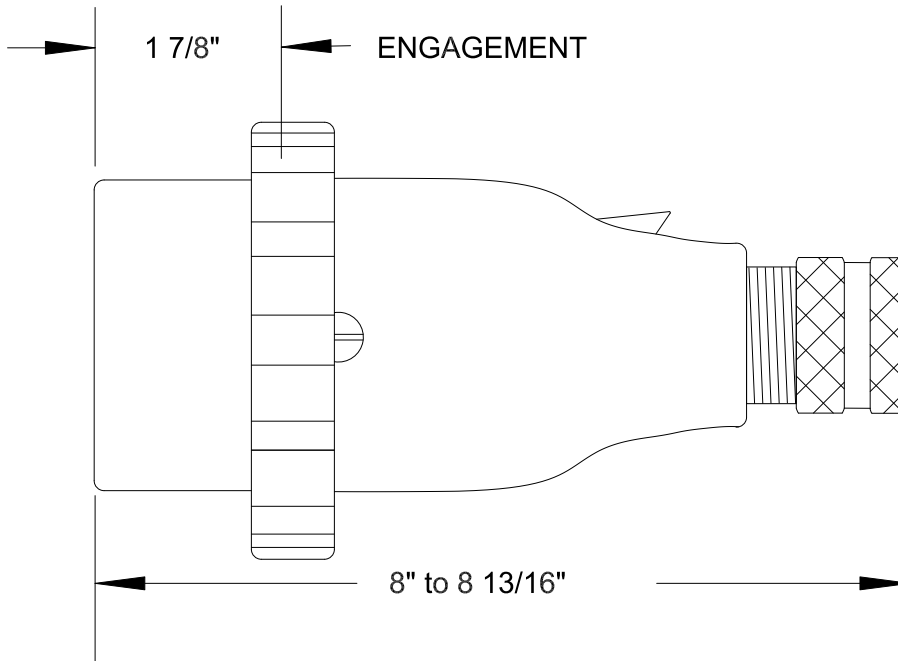

QUELARC[®] 60 AMP 600 VAC

2 POLE 3 WIRE
PRESSURE CONTACTS
.625" TO 1.000" CABLE RANGE

To order contact:
 HILLCREST ENTERPRISES, INC.
 11092 AIR PARK ROAD
 ASHLAND, VA 23005 USA

Phone: 804-798-8390
 Fax: 804-752-7830