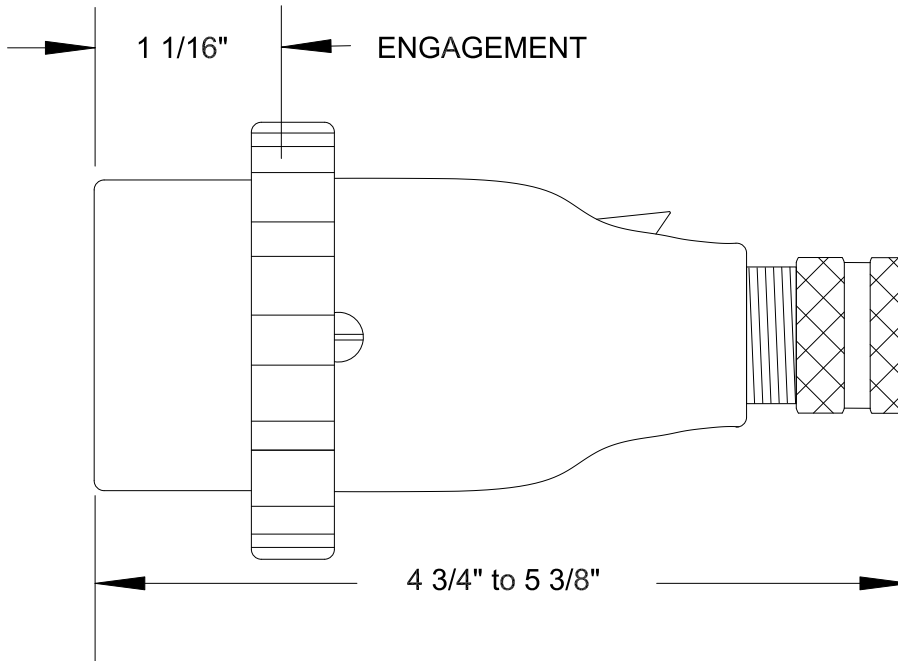

QUELARC[®] 30 AMP 600 VAC

2 POLE 3 WIRE
PRESSURE CONTACTS
.625" TO 1.000" CABLE RANGE

To order contact:
 HILLCREST ENTERPRISES, INC.
 11092 AIR PARK ROAD
 ASHLAND, VA 23005 USA

Phone: 804-798-8390
 Fax: 804-752-7830