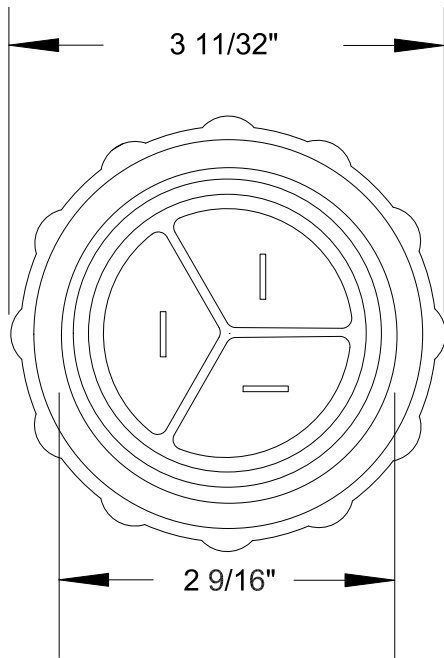

QUELARC[®] 30 AMP 600 VAC

2 POLE 3 WIRE
PRESSURE CONTACTS
.625" TO 1.000" CABLE RANGE

To order contact:
 HILLCREST ENTERPRISES, INC.
 11092 AIR PARK ROAD
 ASHLAND, VA 23005 USA

Phone: 804-798-8390
 Fax: 804-752-7830

<http://www.pylenational.co>
<http://www.plugs.cc>

DRAWING NOT TO SCALE

DRAWN BY NVS	HILLCREST ENTERPRISES		
APPROVED 4/14	JPLD-83036-PR		
ISSUED			
RECORD OF ISSUE	SCALE	DRG No.	SHEET
			1 OF 1