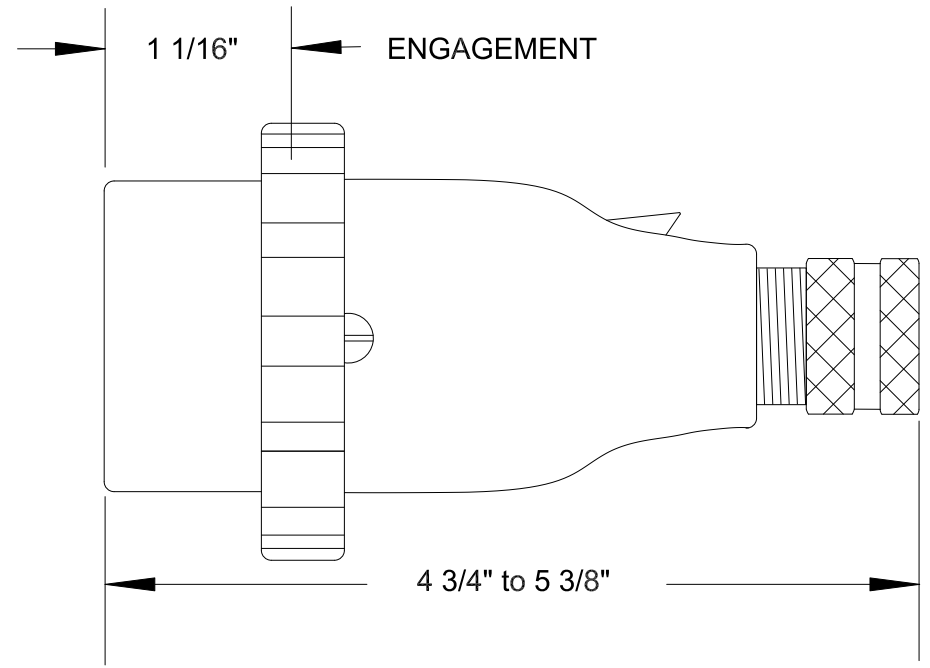

# QUELARC<sup>®</sup> 30 AMP 600 VAC

3 POLE 4 WIRE
PRESSURE CONTACTS
.375" TO .625" CABLE RANGE

To order contact:  
**HILLCREST ENTERPRISES, INC.**  
 11092 AIR PARK ROAD  
 ASHLAND, VA 23005 USA

Phone: 804-798-8390  
 Fax: 804-752-7830