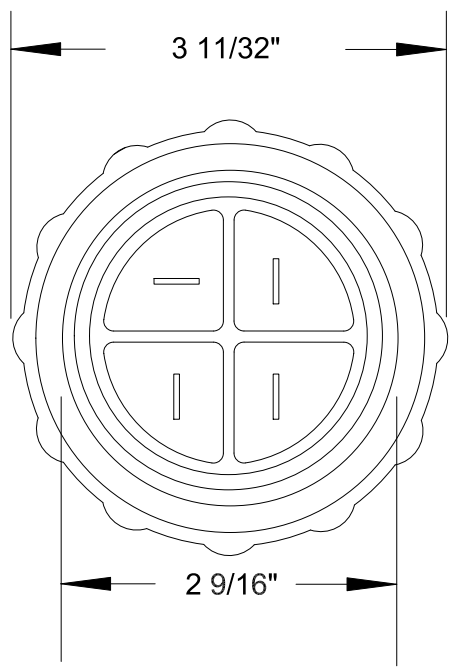

# QUELARC<sup>®</sup> 30 AMP 600 VAC

3 POLE 4 WIRE
PRESSURE CONTACTS
.375" TO .625" CABLE RANGE

To order contact:  
**HILLCREST ENTERPRISES, INC.**  
 11092 AIR PARK ROAD  
 ASHLAND, VA 23005 USA

Phone: 804-798-8390  
 Fax: 804-752-7830

<http://www.pylenational.co>  
<http://www.plugs.cc>

DRAWING NOT TO SCALE

DRAWN BY	NVS	HILLCREST ENTERPRISES		
APPROVED	4/14	<b>JPLD-53046-PR</b>		
ISSUED				
RECORD OF ISSUE		SCALE	DRG No.	SHEET
				1 OF 1