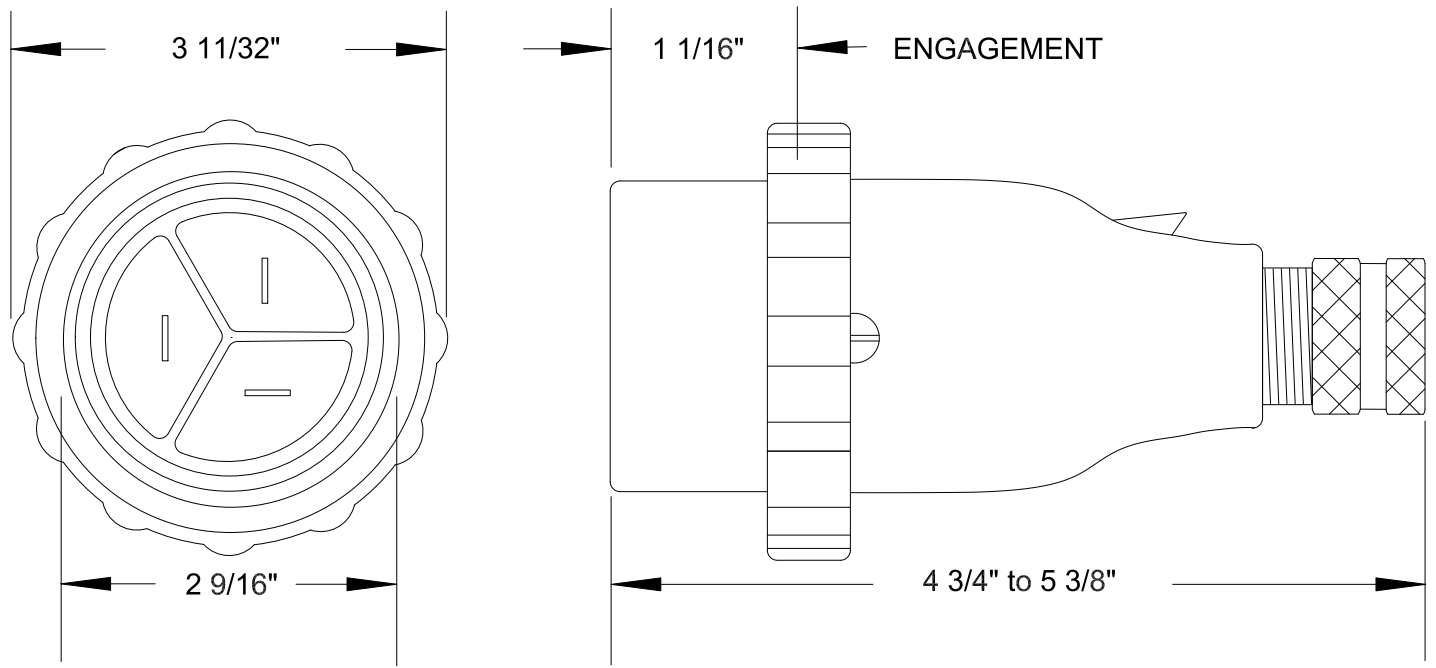

QUELARC[®] 30 AMP 600 VAC

2 POLE 3 WIRE
PRESSURE CONTACTS
.375" TO .625" CABLE RANGE

To order contact:
HILLCREST ENTERPRISES, INC.
 11092 AIR PARK ROAD
 ASHLAND, VA 23005 USA

Phone: 804-798-8390
 Fax: 804-752-7830