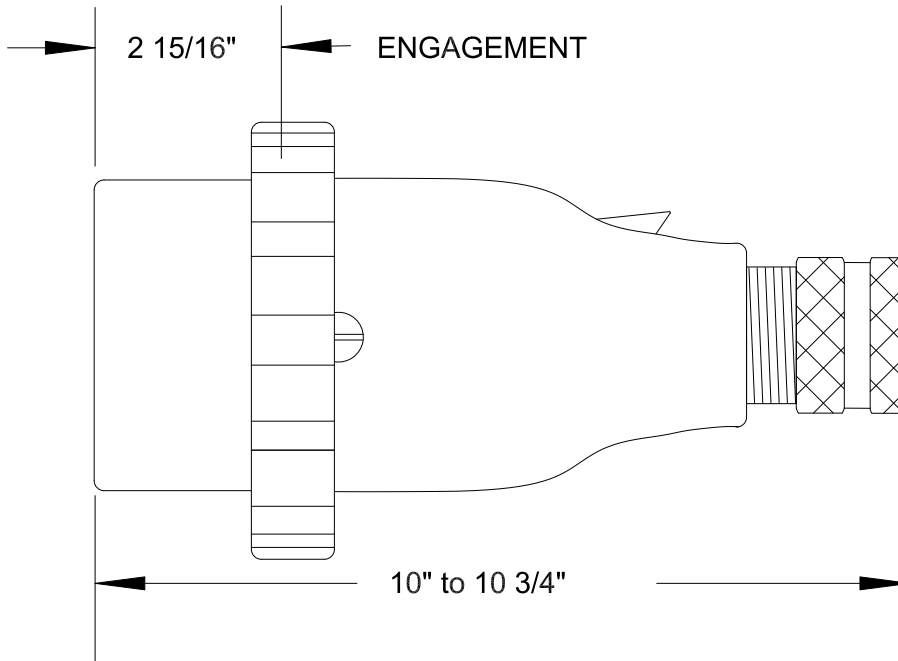

QUELARC[®] 100 AMP 600 VAC

2 POLE 3 WIRE
PRESSURE CONTACTS
1.375" TO 1.750" CABLE RANGE

To order contact:
 HILLCREST ENTERPRISES, INC.
 11092 AIR PARK ROAD
 ASHLAND, VA 23005 USA

Phone: 804-798-8390
 Fax: 804-752-7830