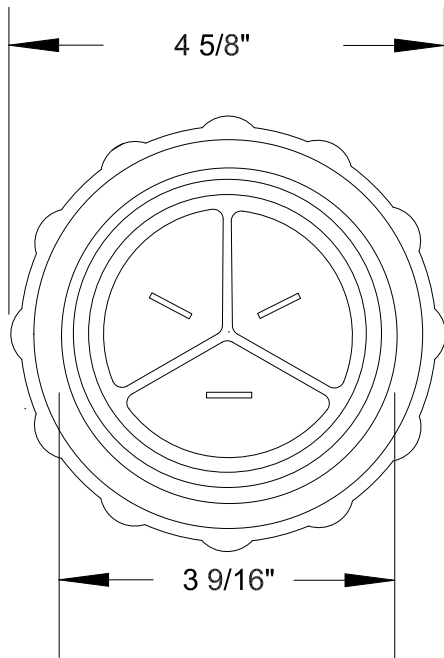

QUELARC[®] 100 AMP 600 VAC

2 POLE 3 WIRE
PRESSURE CONTACTS
1.375" TO 1.750" CABLE RANGE

To order contact:
 HILLCREST ENTERPRISES, INC.
 11092 AIR PARK ROAD
 ASHLAND, VA 23005 USA

Phone: 804-798-8390
 Fax: 804-752-7830

<http://www.pylenational.co>
<http://www.plugs.cc>

DRAWING NOT TO SCALE

DRAWN BY NVS	HILLCREST ENTERPRISES		
APPROVED 4/14	JPLD-1410036-PR		
ISSUED			
RECORD OF ISSUE	SCALE	DRG No.	SHEET
			1 OF 1