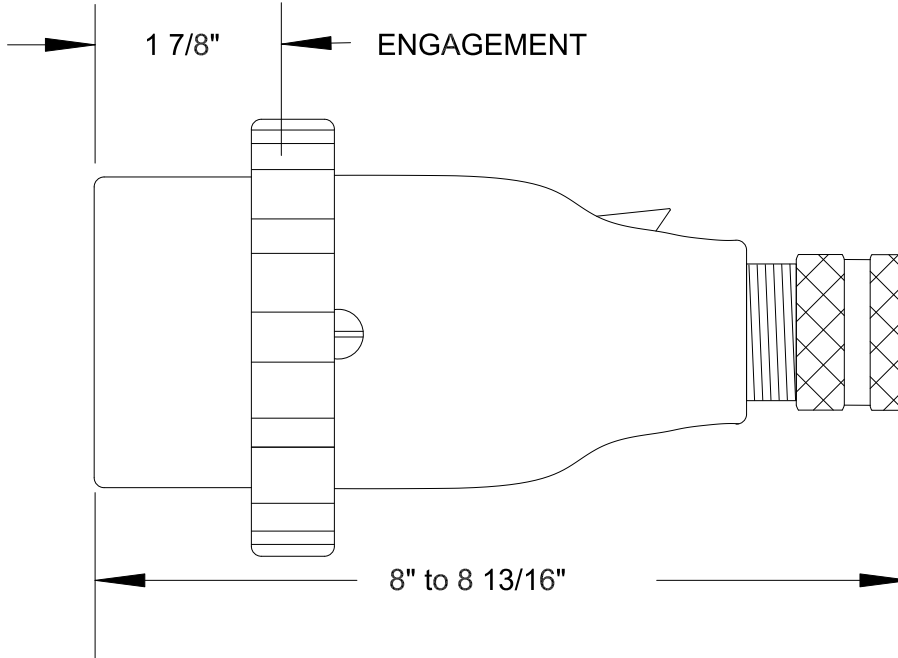

QUELARC[®] 60 AMP 600 VAC

3 POLE 4 WIRE
PRESSURE CONTACTS
1.000" TO 1.375" CABLE RANGE

To order contact:
 HILLCREST ENTERPRISES, INC.
 11092 AIR PARK ROAD
 ASHLAND, VA 23005 USA

Phone: 804-798-8390
 Fax: 804-752-7830