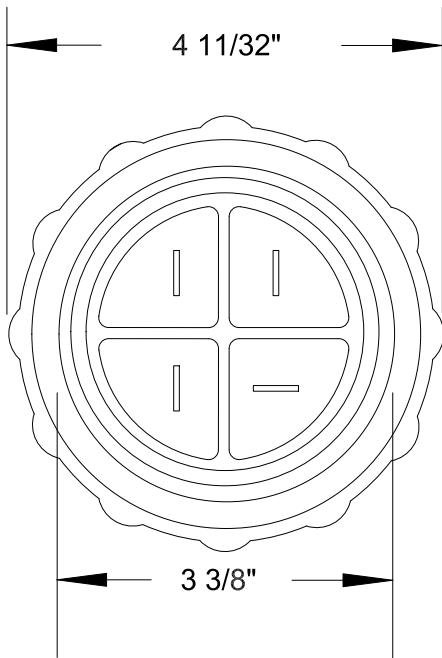

QUELARC[®] 60 AMP 600 VAC

3 POLE 4 WIRE
PRESSURE CONTACTS
1.000" TO 1.375" CABLE RANGE

To order contact:
 HILLCREST ENTERPRISES, INC.
 11092 AIR PARK ROAD
 ASHLAND, VA 23005 USA

Phone: 804-798-8390
 Fax: 804-752-7830