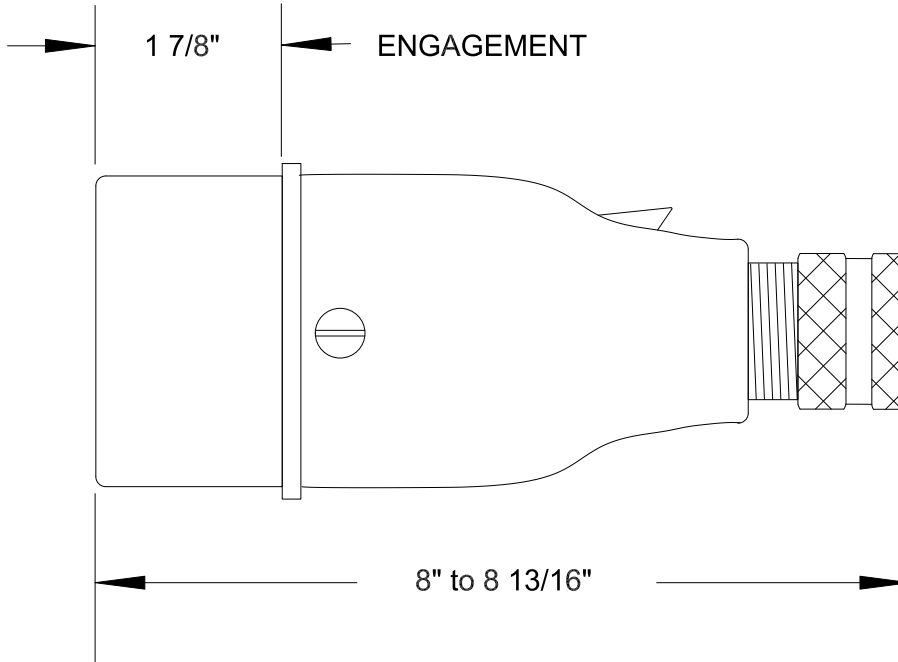

QUELARC[®] 60 AMP 600 VAC

3 POLE 4 WIRE
PRESSURE CONTACTS
.625" TO 1.000" CABLE RANGE

To order contact:
 HILLCREST ENTERPRISES, INC.
 11092 AIR PARK ROAD
 ASHLAND, VA 23005 USA

Phone: 804-798-8390
 Fax: 804-752-7830