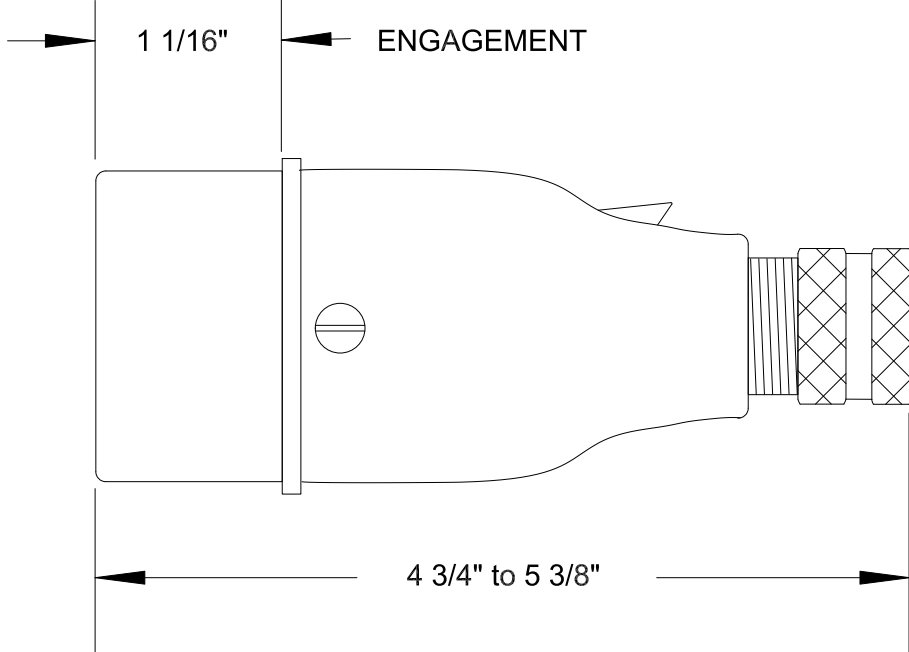

QUELARC[®] 30 AMP 600 VAC

2 POLE 3 WIRE
PRESSURE CONTACTS
.375" TO .625" CABLE RANGE

To order contact:
 HILLCREST ENTERPRISES, INC.
 11092 AIR PARK ROAD
 ASHLAND, VA 23005 USA

Phone: 804-798-8390
 Fax: 804-752-7830